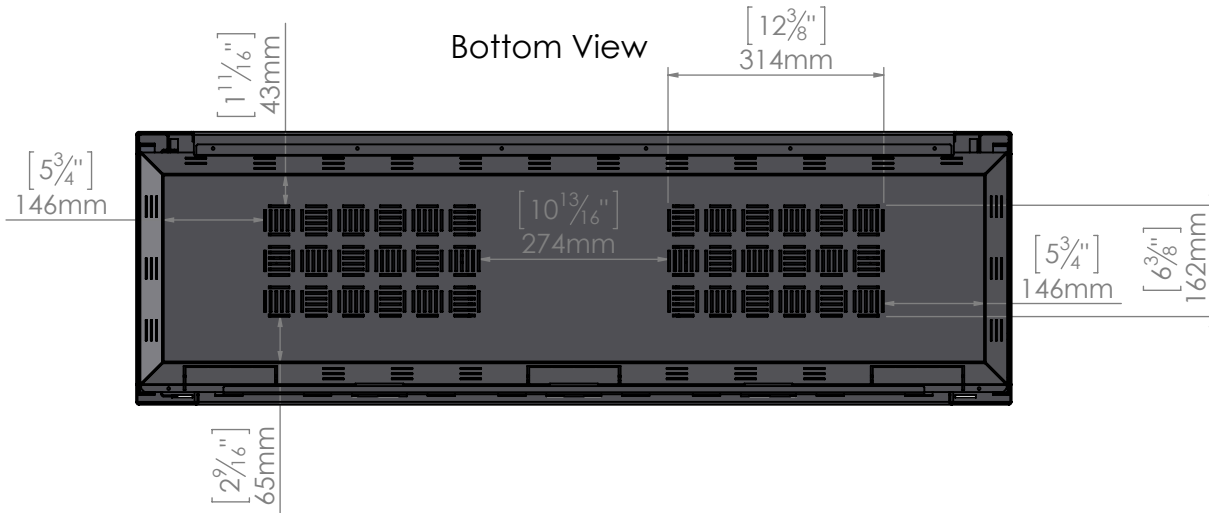

Stand Alone 110 Skirt Dimensions

Wall-Mounted Stand Alone Series

With Skirt

Front View

Bottom View

Without Skirt

Front View

Bottom View

Note: The Stand Alone 150 is used as the example in this diagram.