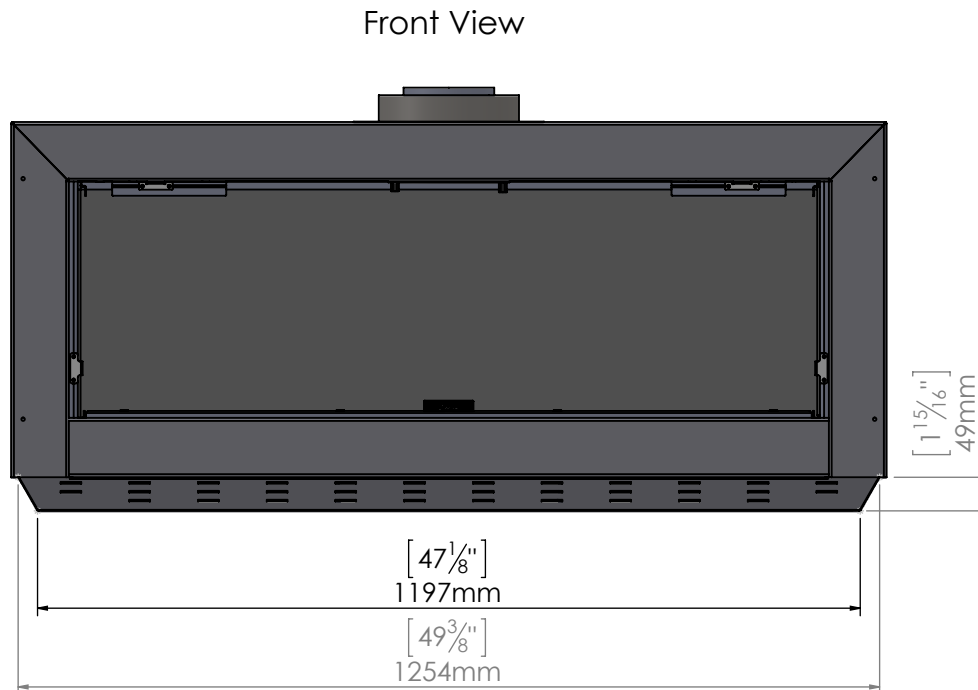

Stand Alone 110 Skirt Dimensions

Wall-Mounted Stand Alone Series

With Skirt

Front View

Bottom View

Without Skirt

Front View

Bottom View

Note: The Stand Alone 150 is used as the example in this diagram.