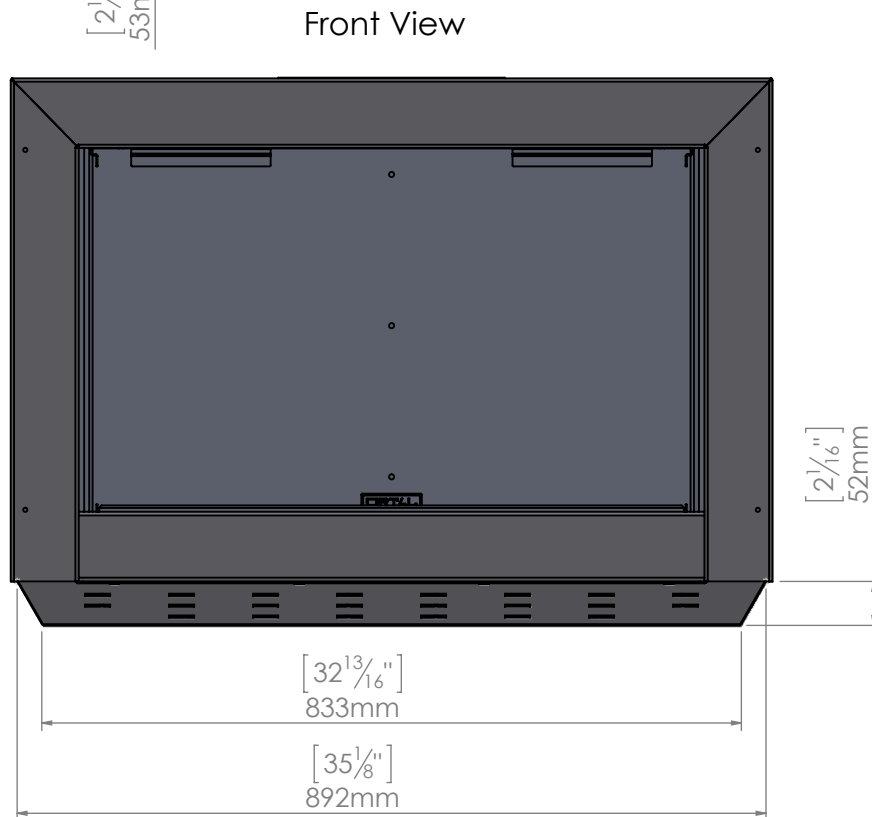

Stand Alone 75 Skirt Dimensions

Wall-Mounted Stand Alone Series

With Skirt

Front View

Bottom View

Without Skirt

Front View

Bottom View

Note: The Stand Alone 150 is used as the example in this diagram.