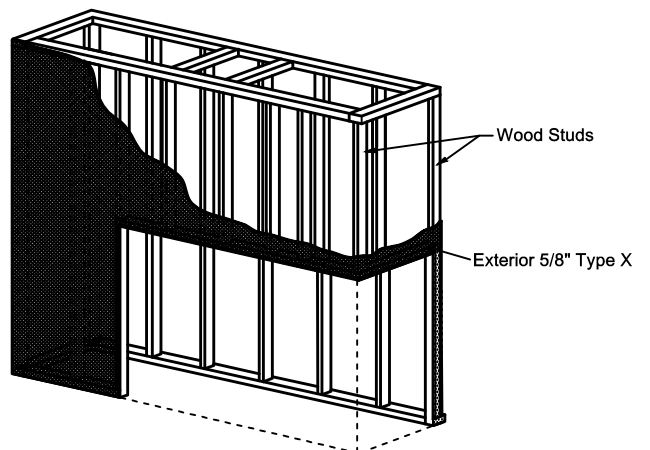

**THE WILDERNESS COLLECTION**

**51H Corner (RS/LS) Double Glass/Protective Screen - Flush**

Model	A	B	C	D
52 H	41 $\frac{1}{16}$ "	57 $\frac{5}{8}$ "	21 $\frac{5}{8}$ "	10"

- Note :
1. Drawings are not to Scale
  2. All dimensions are in inches
  3. The dimensions are both for Double Glass and Protective Screen

**THE WILDERNESS COLLECTION**

**51H Corner (RS/LS) Double Glass/Protective Screen - Flush**

Add Drywall nailer as needed maintain 2" clearance to any part of Fireplace

Clearance 2" from each side to non combustible material.

The valve can be moved 36" - 40" from the center of the fireplace in any direction.

- Note :
1. Drawings are not to Scale
  2. All dimensions are in inches
  3. The dimensions are both for Double Glass and Protective Screen