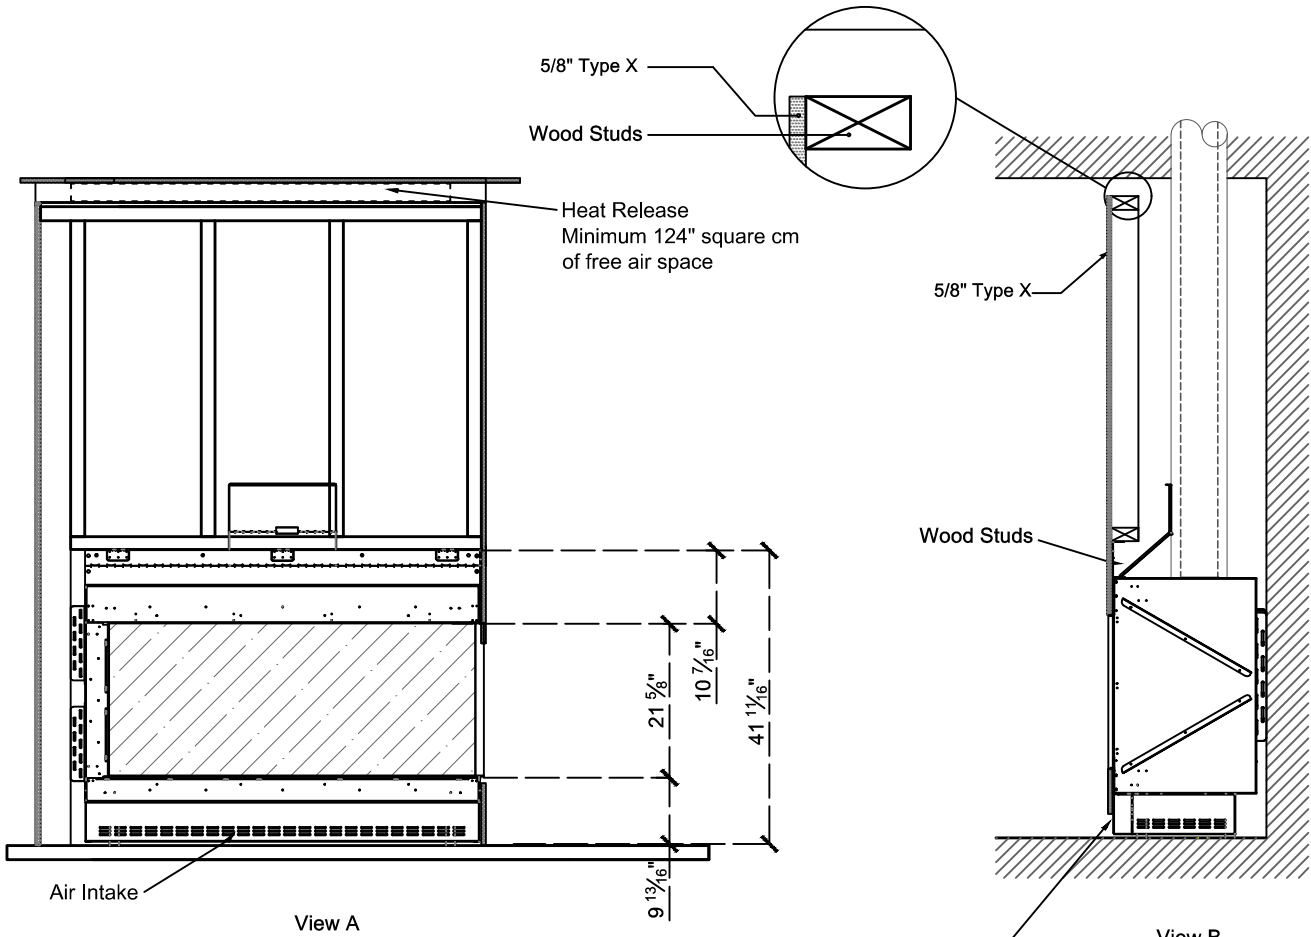

**THE WILDERNESS COLLECTION**

**51H Corner (RS/LS) Double Glass/Protective Screen - Flush**

Model	A	B	C	D
52 H	41 $\frac{1}{16}$ "	57 $\frac{5}{8}$ "	21 $\frac{5}{8}$ "	10"

- Note :
1. Drawings are not to Scale
  2. All dimensions are in inches
  3. The dimensions are both for Double Glass and Protective Screen

**THE WILDERNESS COLLECTION**

**51H Corner (RS/LS) Double Glass/Protective Screen - Flush**

Add Drywall nailer as needed maintain 2" clearance to any part of Fireplace

Clearance 2" from each side to non combustible material.

The valve can be moved 36" - 40" from the center of the fireplace in any direction.

- Note :
1. Drawings are not to Scale
  2. All dimensions are in inches
  3. The dimensions are both for Double Glass and Protective Screen