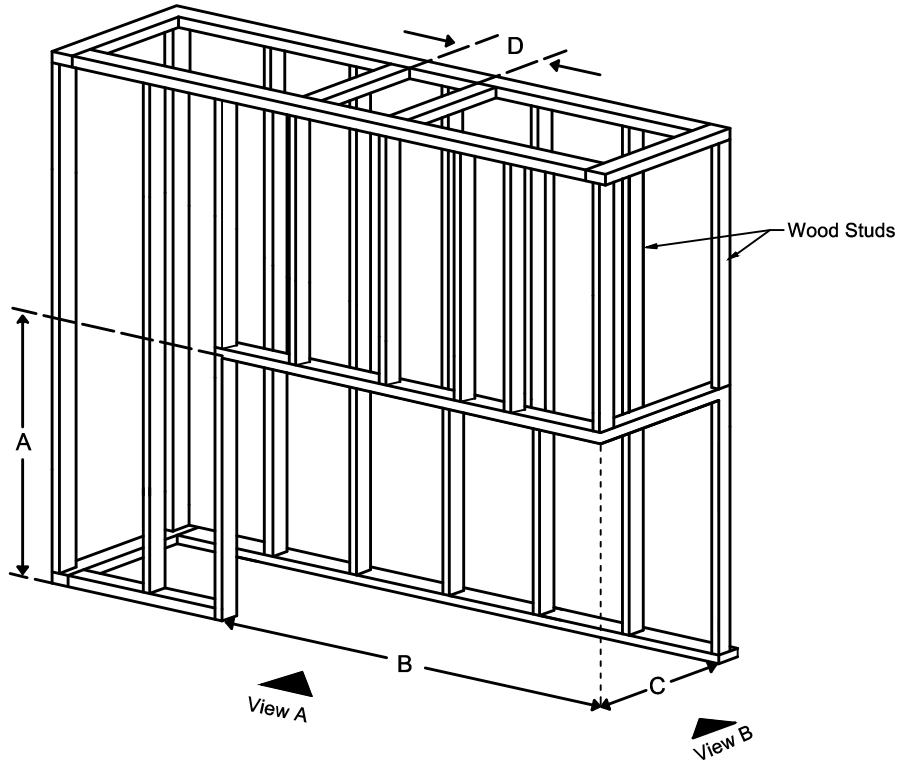

**THE WILDERNESS COLLECTION**

**51H Corner (RS/LS) Double Glass/Protective Screen - Flush**

Model	A	B	C	D
52 H	41 $\frac{1}{16}$ "	57 $\frac{5}{8}$ "	21 $\frac{5}{8}$ "	10"

- Note :
1. Drawings are not to Scale
  2. All dimensions are in inches
  3. The dimensions are both for Double Glass and Protective Screen

**THE WILDERNESS COLLECTION**

**51H Corner (RS/LS) Double Glass/Protective Screen - Flush**

Add Drywall nailer as needed maintain 2" clearance to any part of Fireplace

Clearance 2" from each side to non combustible material.

The valve can be moved 36" - 40" from the center of the fireplace in any direction.

- Note :
1. Drawings are not to Scale
  2. All dimensions are in inches
  3. The dimensions are both for Double Glass and Protective Screen