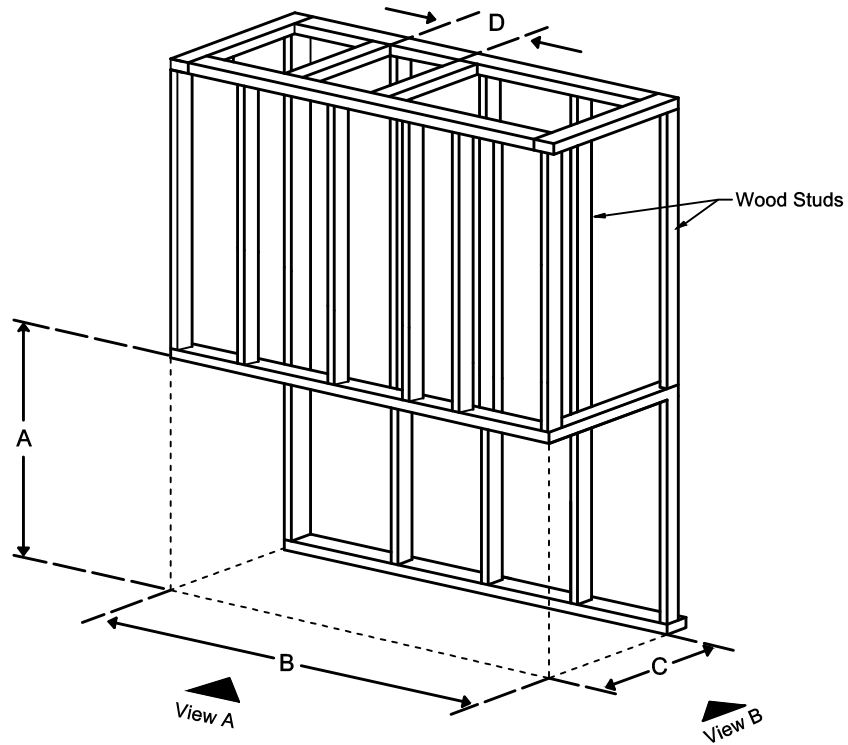

THE WILDERNESS COLLECTION

52 H TS Double Glass/Protective Screen - Flush

Model	A	B	C	D
51H	41 $\frac{1}{16}$ "	55 $\frac{5}{8}$ "	21 $\frac{5}{8}$ "	Refer to pipe manufacturer's firestop dimensions

- Note :
1. Drawings are not to Scale
 2. All dimensions are in inches
 3. The dimensions are both for Double Glass and Protective Screen

$\frac{5}{8}$ " Type X Drywall Placement

THE WILDERNESS COLLECTION

52 H TS Double Glass/Protective Screen - Flush

Add Drywall nailer as needed maintain 2" clearance to any part of Fireplace

Clearance 2" from each side to non combustible material.

The valve can be moved 36" - 40" from the center of the fireplace in any direction.

- Note :
1. Drawings are not to Scale
 2. All dimensions are in inches
 3. The dimensions are both for Double Glass and Protective Screen