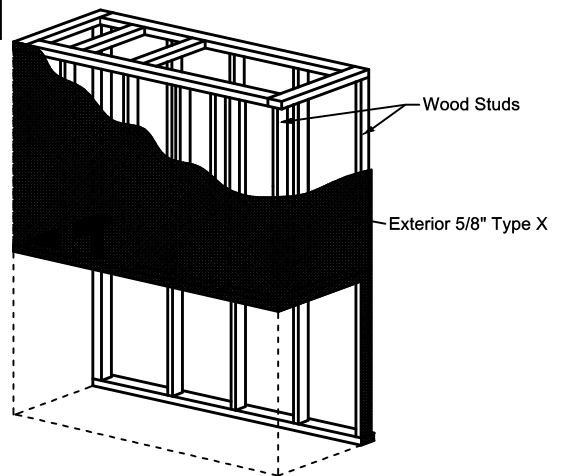

THE WILDERNESS COLLECTION

52 H TS Double Glass/Protective Screen - Flush

Model	A	B	C	D
51H	41 $\frac{1}{16}$ "	55 $\frac{5}{8}$ "	21 $\frac{5}{8}$ "	Refer to pipe manufacturer's firestop dimensions

- Note :
1. Drawings are not to Scale
 2. All dimensions are in inches
 3. The dimensions are both for Double Glass and Protective Screen

$\frac{5}{8}$ " Type X Drywall Placement

THE WILDERNESS COLLECTION

52 H TS Double Glass/Protective Screen - Flush

Add Drywall nailer as needed maintain 2" clearance to any part of Fireplace

Clearance 2" from each side to non combustible material.

The valve can be moved 36" - 40" from the center of the fireplace in any direction.

- Note :
1. Drawings are not to Scale
 2. All dimensions are in inches
 3. The dimensions are both for Double Glass and Protective Screen