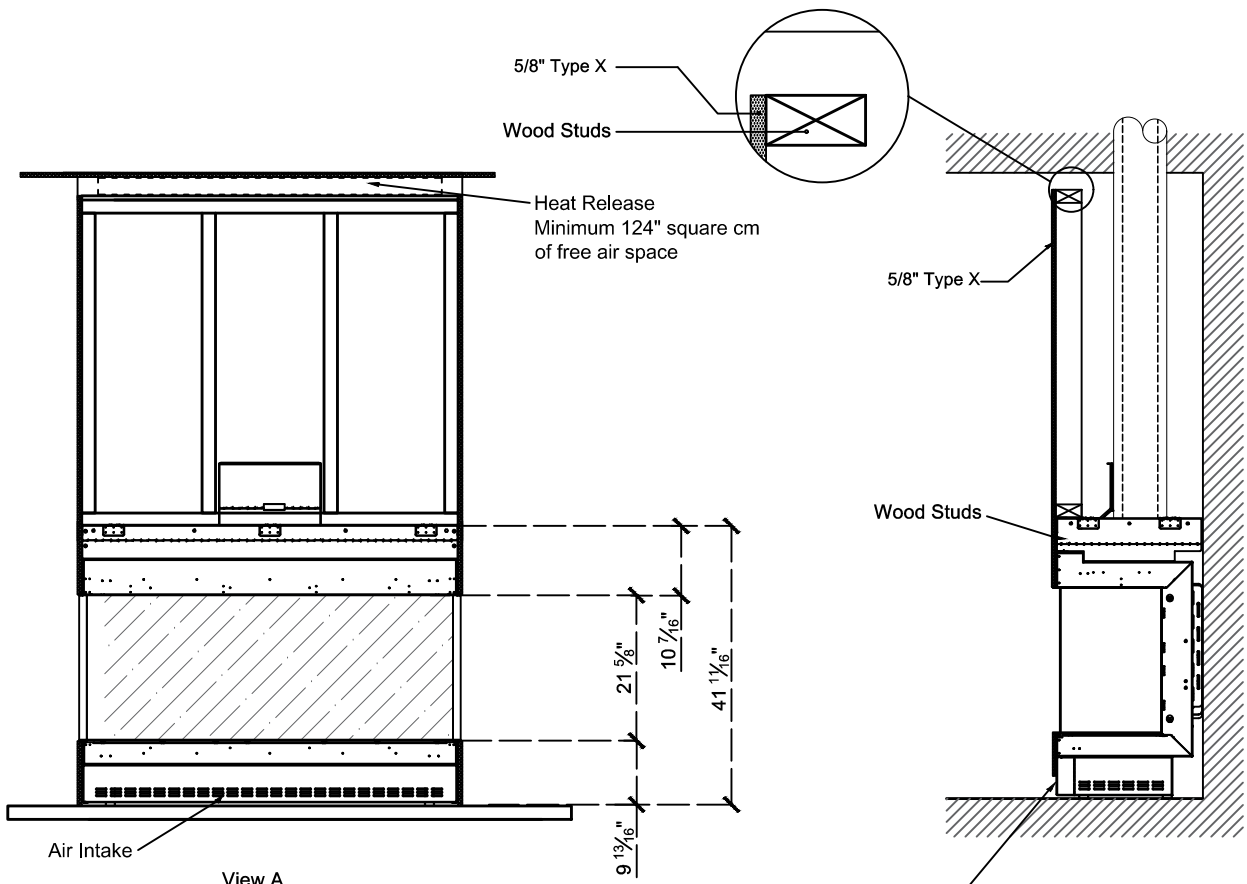

THE WILDERNESS COLLECTION

52 H TS Double Glass/Protective Screen - Flush

Model	A	B	C	D
51H	41 $\frac{1}{16}$ "	55 $\frac{5}{8}$ "	21 $\frac{5}{8}$ "	Refer to pipe manufacturer's firestop dimensions

- Note :
1. Drawings are not to Scale
 2. All dimensions are in inches
 3. The dimensions are both for Double Glass and Protective Screen

$\frac{5}{8}$ " Type X Drywall Placement

THE WILDERNESS COLLECTION

52 H TS Double Glass/Protective Screen - Flush

Add Drywall nailer as needed maintain 2" clearance to any part of Fireplace

Clearance 2" from each side to non combustible material.

The valve can be moved 36" - 40" from the center of the fireplace in any direction.

- Note :
1. Drawings are not to Scale
 2. All dimensions are in inches
 3. The dimensions are both for Double Glass and Protective Screen