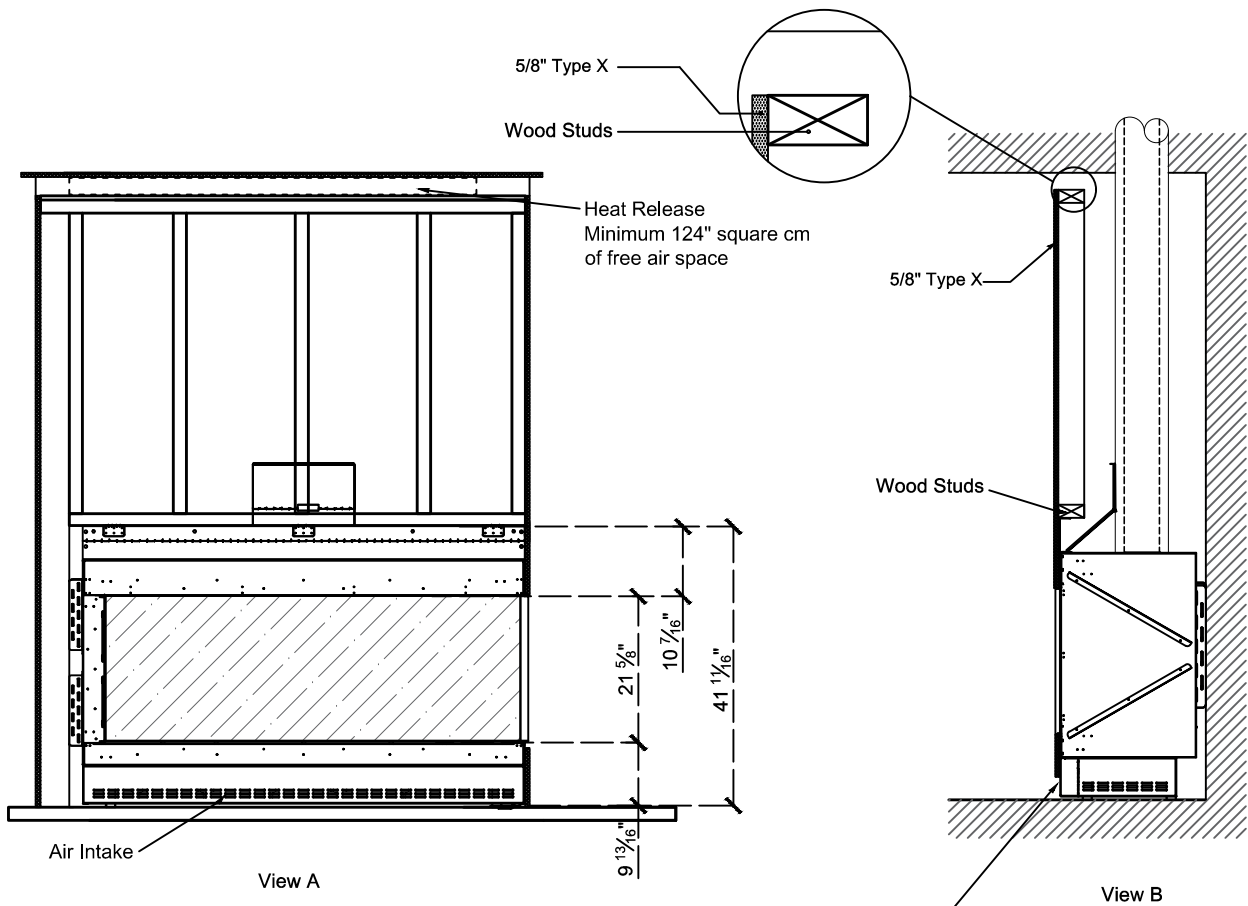

THE WILDERNESS COLLECTION

60 H RS/LS Double Glass/Protective Screen - Flush

Add Drywall nailer
as needed maintain 2"
clearance to any part of
Fireplace

- Note :
1. Drawings are not to Scale
 2. All dimensions are in inches
 3. The dimensions are both for
Double Glass and Protective Screen

The valve can be moved
36" - 40" from the center
of the fireplace in any
direction.