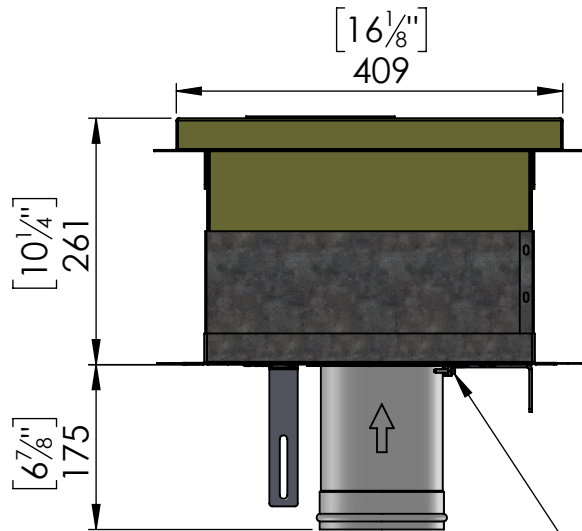

Flush Horizontal Termination Power Vent

CABLE 110 VOLTAGE
(65 Feet long, supplied with Power Vent)