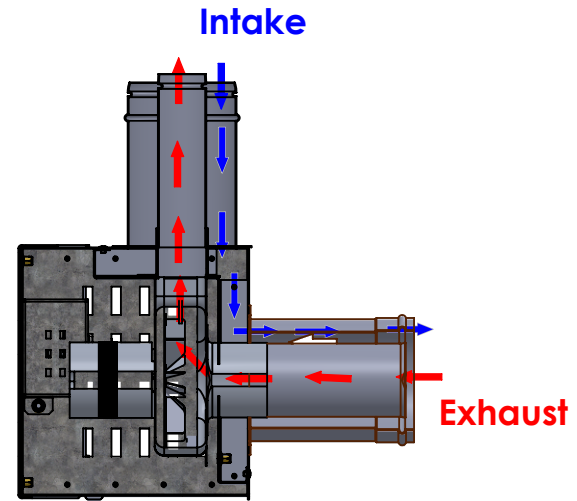

Inline - 90 Power Vent

Exhaust outlet
(connects to pipe leading
to termination cap)

Exhaust inlet
(connects to pipe coming
from the fireplace)