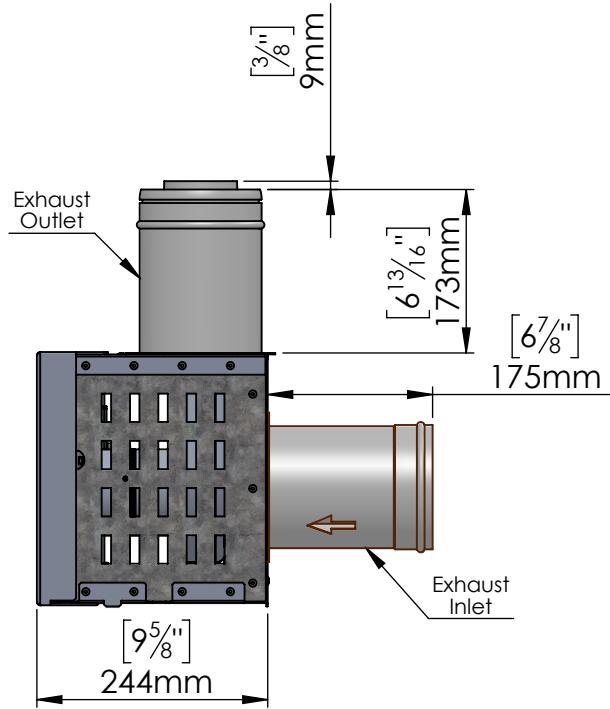

Inline - 90 Power Vent

Exhaust outlet
(connects to pipe leading
to termination cap)

Exhaust inlet
(connects to pipe coming
from the fireplace)