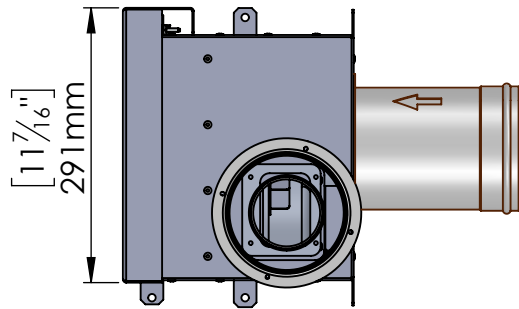

Inline - 90 Power Vent

Exhaust outlet
(connects to pipe leading
to termination cap)

Exhaust inlet
(connects to pipe coming
from the fireplace)