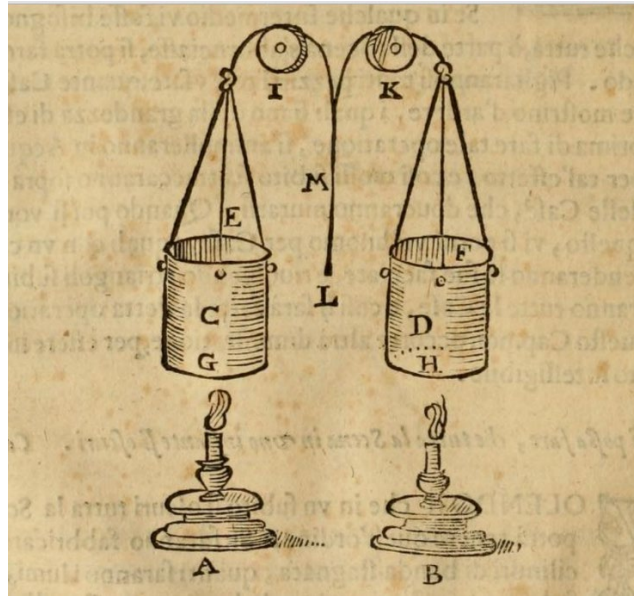

THE FANDOM OF THE OPERA
OPERA & MEDIA TECHNOLOGY, PRE-PANDEMIC

STAGE LIGHTING DIMMER FOR OPERA USE SABBATTIN circa 1638

POST-PANDEMIC

ENGLISH NATIONAL OPERA LA BOHEME

**September 2020 WORLD'S FIRST *DRIVE-IN* OPERA
AT ALEXANDRA PALACE, NEAR LONDON**