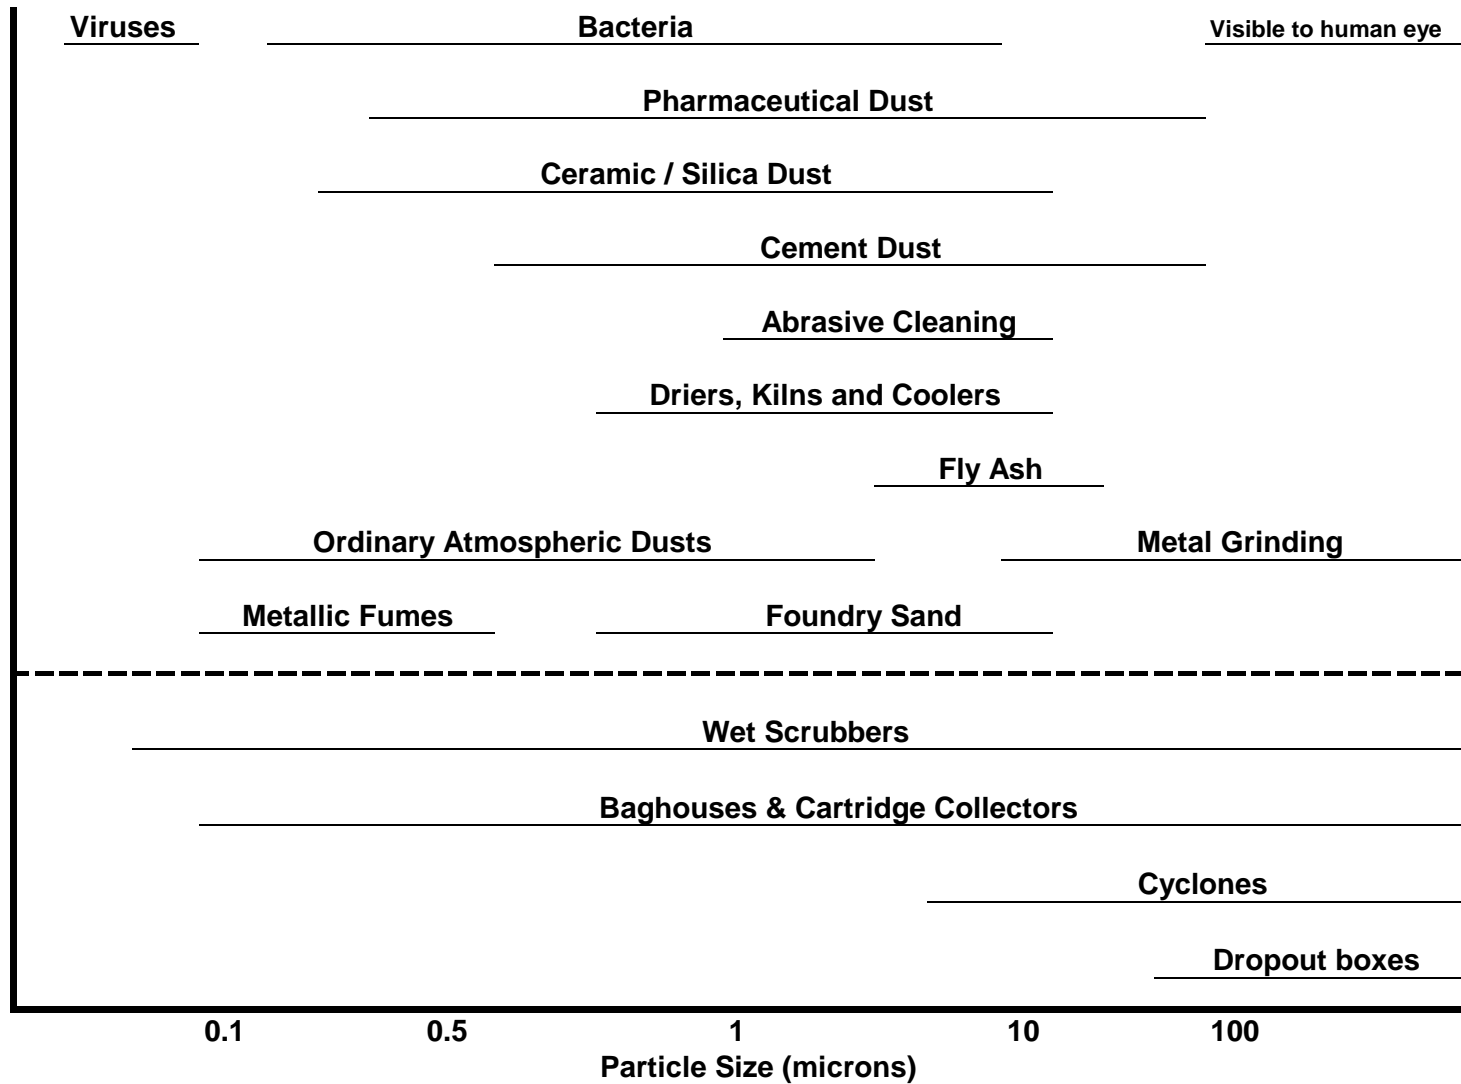

Common Dust and Dust Collection Ranges vs Particle Size

Note - Cyclones and drop out boxes might not get 100% removal of all dust in their range

Note - Wet scrubbers and baghouse, cartridge collectors capture the larger particles but could cause operationa