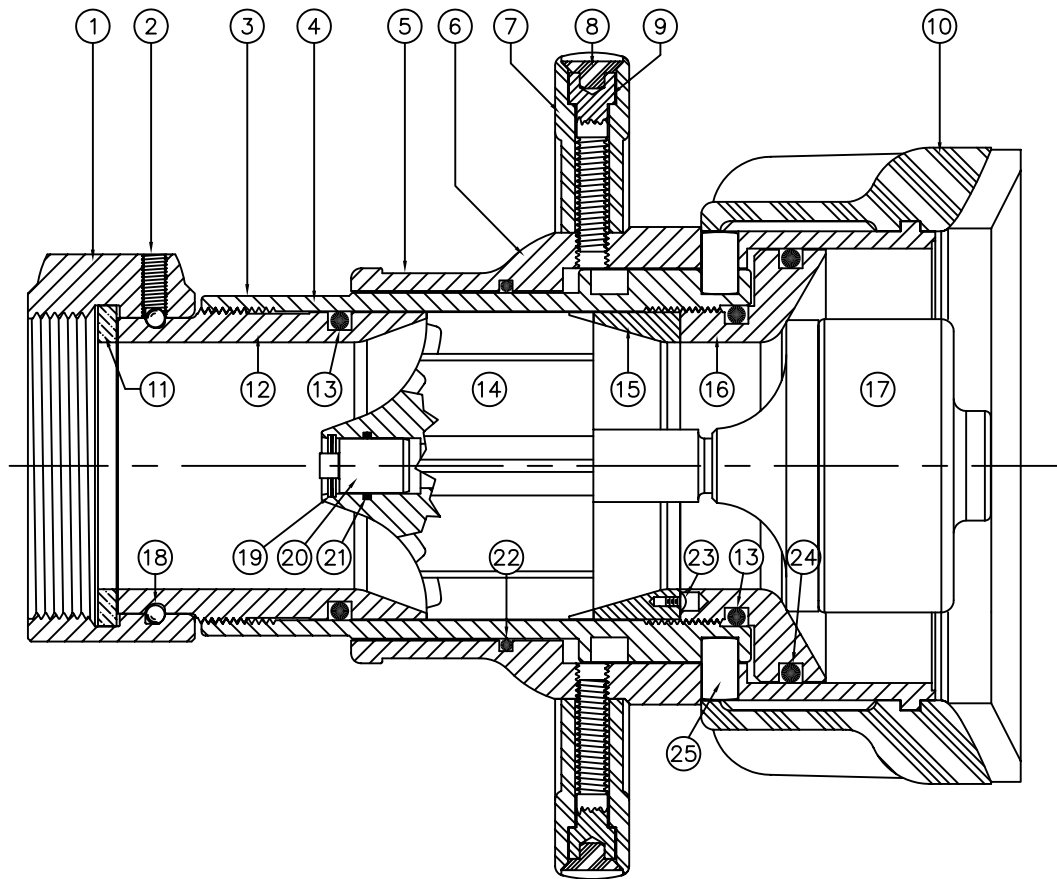

TASK FORCE TIPS, INC.
 2800 E. EVANS AVE.
 VALPARAISO, IN 46383
 219-462-6161

REV	DATE	INITIALS
8	1/5/10	CPD

SCALE: 1/2x
 PRINT DRAWN
 1/5/10 CPD
 PRINT APPROVED
 1/6/10 JZH
 Robert W. Steingass
 DESIGN ENGINEER

DIMENSIONS IN 'INCHES' UNLESS SPECIFIED OTHERWISE
 FILE:

PART NUMBER: M-R1250S-NJ

SHEET
1 OF 3

DESCRIPTION: MASTER STREAM 1250 W/HALO AUTO 2.5"NH

EXTRA DESC: 150-1250 GPM @ 100 PSI

CROSS SECTION VIEW

PART NUMBER: M-I1000-NJ	SHEET 2 OF 3
PART NUMBER: MP-I1250S-BJ	SHEET 2 OF 3
PART NUMBER: MP-R1250S-BJ	SHEET 2 OF 3
PART NUMBER: M-R1250S-NJ	SHEET 2 OF 3
PART NUMBER: M-R1000-NJ	SHEET 2 OF 3
DESCRIPTION: MASTER AUTOMATIC 2.5" - CUTAWAY	
EXTRA DESC:	

DIMENSIONS IN 'INCHES' UNLESS SPECIFIED OTHERWISE
 FILE:

MASTER STREAM 1000 & 1250S

AUTOMATIC NOZZLE

MODELS M-R1000-NJ, M-I1000-NJ, MP-R1250S-BJ, MP-I1250S-BJ, M-R1250S-NJ

PARTS LISTING – SHEET 3 OF 3

Ref. #	Part Number	Qty.	Description
1	M307N	1	2.5 NH Rockerlug Coupling
	M305B	1	2.5 BSP Rockerlug Coupling
2	VT25-28SS500	1	1/4-28 x 1/2 Socket Set Screw
3	M740	1	Barrel Label
4	M205	1	Barrel
5	M746	1	TFT Name Label: Master Stream 1000 Auto
	M746-F	1	Groupe Leader/TFT: Name Label
6	M216	1	Shaper
7*	M230	1	Halo Ring
8*	M231	4	Halo Cap
9*	VT31-18SH1.5	4	5/16-18 x 1/2 Socket Head Cap Screw
10	M700	1	Master Bumper
11	V3190	1	2.5" Coupling Gasket
	V3185	1	2.5" BSP Coupling Gasket
12	M206	1	Base Ring
13	VO-335	1	O-Ring 335
14	M250	1	Fins - Hardcoated
15	M245	1	Slotted Ring
16	M200	1	Barrel Cone
17	C810	1	1000 Conversion Front End
18	V2120	48	3/16 Stainless Steel Ball
19	V2010	1	N5000-56H Snap Ring CTF
20	C105	1	Control Nut Piston
21	VO-015	1	O-Ring 015
22	M510	1	Wear Strip - Standard
23	VT02-00DS187	1	3/32 x 3/16 Drive Screw
24	VO-345	1	O-Ring 345
25	M260	2	Cam Pins

***NOTE:**

MODELS M-I1000-NJ, MP-I1250S-BJ, OMIT DESIGNATED PARTS
AND REPLACE WITH THE FOLLOWING:

VM4160	4	Rubber Button Bumper
--------	---	----------------------