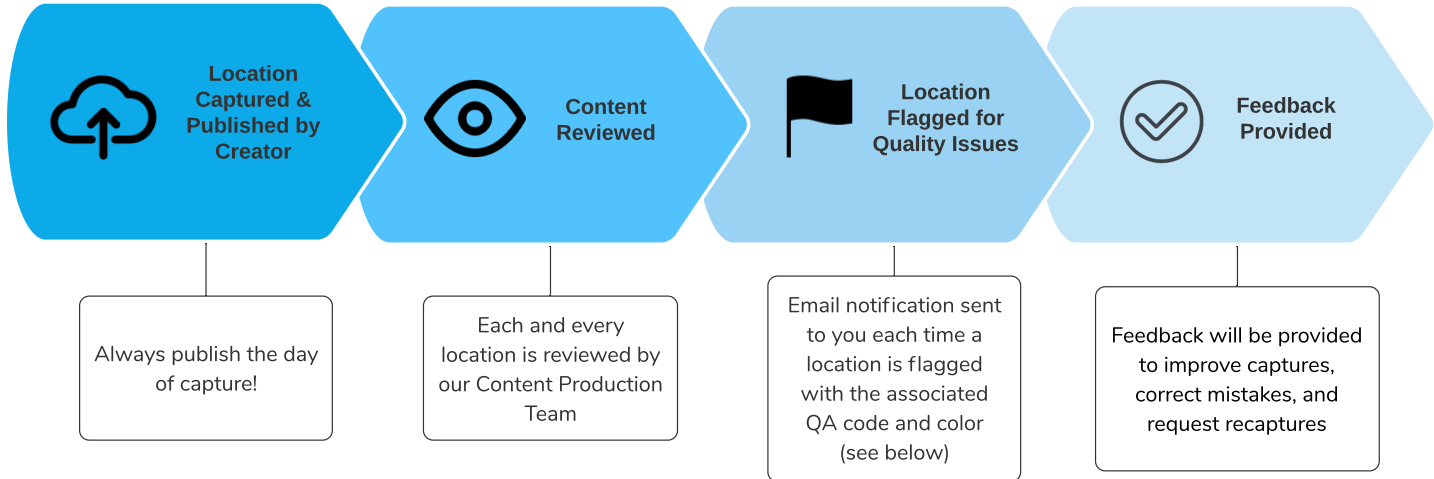

THRESHOLD ³⁶⁰ Content QA Process

To understand Threshold's Content QA codes and flag colors, go [here](#). And be sure to check out our [Go Back Policy](#) here.