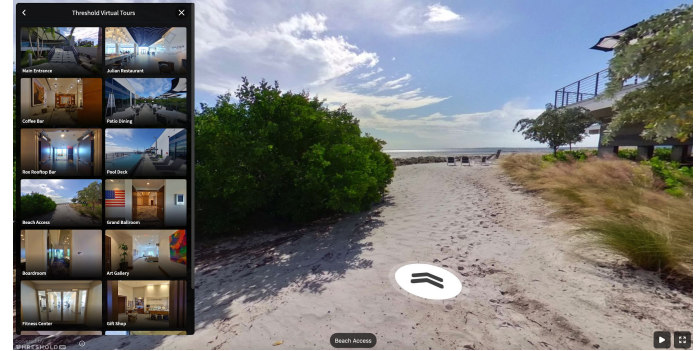

Threshold 360 Hotel Shot List

Hotels are a primary location type for us given their importance to the hospitality & tourism eco-system. Because of this, they deserve their own discreet shot list:

- Exterior leading into the main entrance/lobby
- All restaurants and bars
- All amenities including the spa, fitness center, business center, and pools
- All meeting rooms, conference rooms, and ballrooms
- One virtual tour of each guest room type
- Additional exterior features (e.g. beach access)
- All accessibility features (e.g. entry ramps, easy shower access, paddle handles, etc)