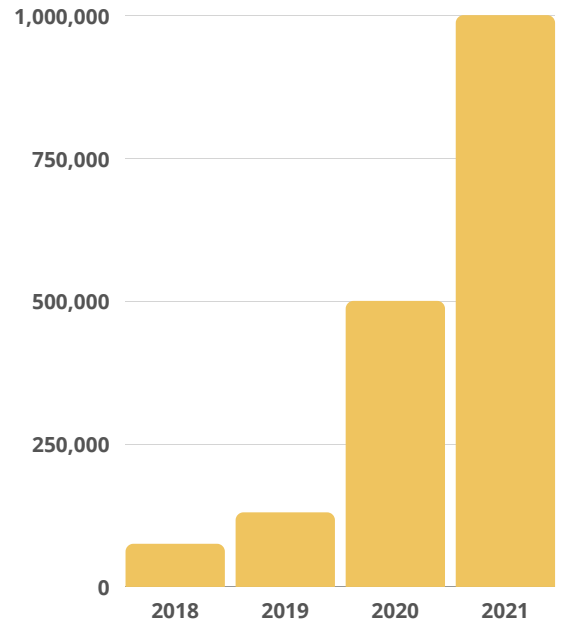

FEV TUTOR VITALS CARD

FAST FACTS

4.8/5 AVERAGE TUTOR RATING

1,000,000+

80% AVERAGE EXIT TICKET SCORE

STUDENTS SERVED

PROVEN TRACK RECORD **120%** ACCELERATED LEARNING OUTCOMES

CONTINUED GROWTH

Tutoring Sessions by Year

Total Users by Year

BELOVED BY EDUCATORS

//CODiE//
THREE-TIME
AWARD HONOREE

EVIDENCE OF SUCCESS

RESEARCH CONDUCTED BY A THIRD-PARTY RESEARCH ORGANIZATION

7 YEAR STUDY

250K+ STUDENTS
WITH FALL & SPRING NWEA MAP ASSESSMENT DATA

DATA INDICATED THAT STUDENTS:

- USING FEV TUTOR
- 2+ YEARS BEHIND GRADE LEVEL

SAW MEASURABLE RIT POINT GROWTH FOR BOTH MATH AND READING.

+8.59 RIT

+7.10 RIT

READING MATH

AVERAGE RIT POINT GROWTH (BETWEEN FALL & SPRING MAP ASSESSMENT)