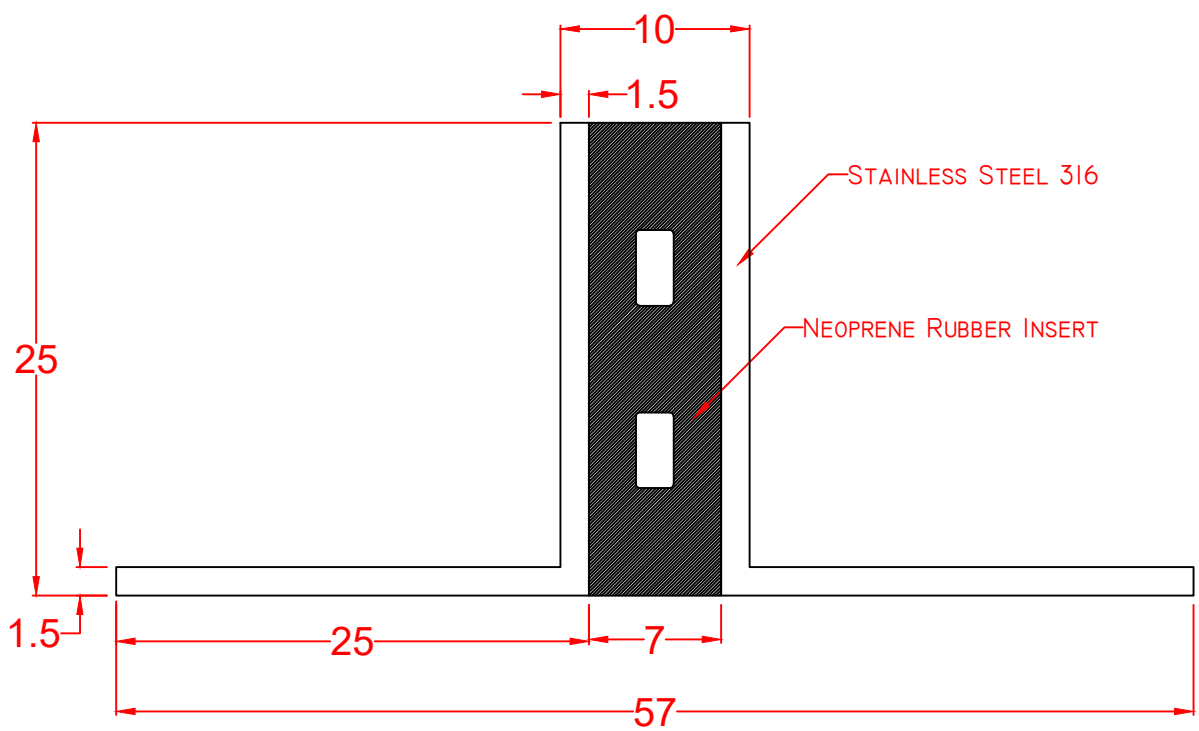

TOP VIEW

CROSS-SECTION

SKU	JOINT WIDTH, (MM)	HEIGHT, (MM)	BASE, (MM)	MOVEMENT ABSORBED %
MJIT110250SS31625015	10	25	57	30

PRODUCT TYPE:	MOVEMENT CONTROL JOINT
PRODUCT NAME:	MOVEMENT CONTROL JOINT INVERTED-T INTRA
APPROVED BY CLIENT:	

DISCLAIMER: THE SIZE OF THE PROFILE MAY VARY ±3% DUE TO EXTRUSION PROCESS. FOR MORE INFORMATION, PLEASE CONTACT TECHNICAL@GENOTEK.GLOBAL.