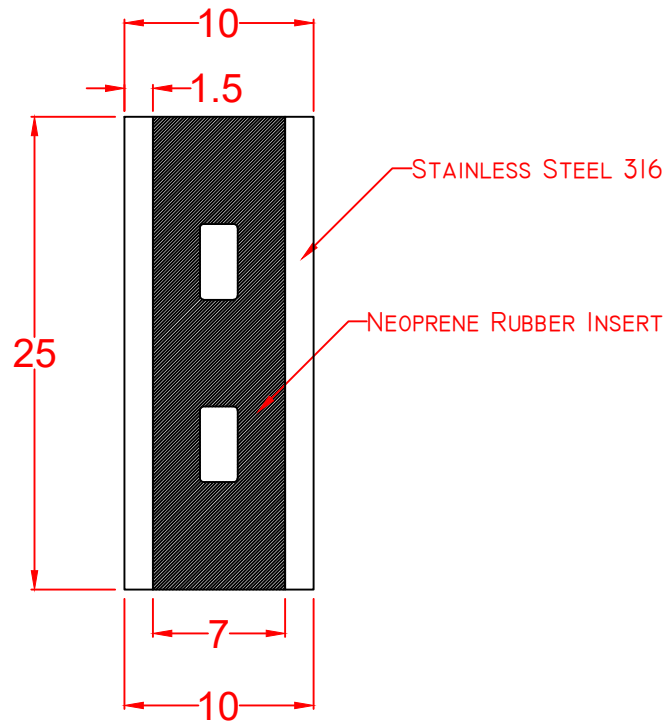

TOP VIEW

CROSS-SECTION

SKU	JOINT WIDTH, (MM)	HEIGHT, (MM)	BASE, (MM)	MOVEMENT ABSORBED %
MJSI025SS31625I5	10	25	10	30

PRODUCT TYPE: MOVEMENT CONTROL JOINT  
 PRODUCT NAME: MOVEMENT CONTROL JOINT STRIP  
 APPROVED BY CLIENT: