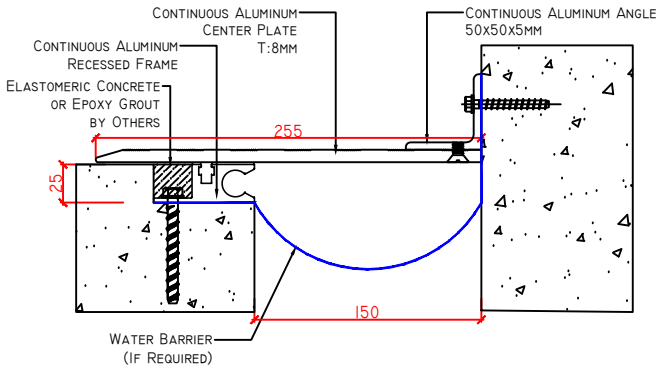

OPTION 1: ZK-4050

OPTION 2: ZK-4050 + WATER BARRIER

OPTION 3: ZK-4050 + FIRE BARRIER

OPTION 4: ZK-4050 + WATER BARRIER + FIRE BARRIER

SKU	NAME	JOINT WIDTH, JW(MM)	HEIGHT, H(MM)	SIGHTLINE, S(MM)	MOVEMENT CAPACITY %	LOAD CAPACITY (KN)
ZK4050I5025255T8	ZK-4050-I50	150	25/T:8	255	±50	100

**PRODUCT TYPE:** EXPANSION JOINT COVER

**APPLICATION:** FLOOR TO WALL CONDITION

**APPROVED BY CLIENT:**