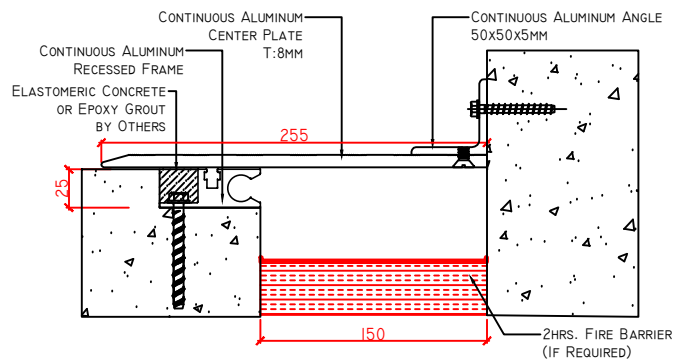

OPTION 1: ZK-4050

OPTION 2: ZK-4050 + WATER BARRIER

OPTION 3: ZK-4050 + FIRE BARRIER

OPTION 4: ZK-4050 + WATER BARRIER + FIRE BARRIER

SKU	NAME	JOINT WIDTH, JW(MM)	HEIGHT, H(MM)	SIGHTLINE, S(MM)	MOVEMENT CAPACITY %	LOAD CAPACITY (KN)
ZK4050I5025255T8	ZK-4050-I50	150	25/T:8	255	±50	100

**PRODUCT TYPE:** EXPANSION JOINT COVER

**APPLICATION:** FLOOR TO WALL CONDITION

**APPROVED BY CLIENT:**