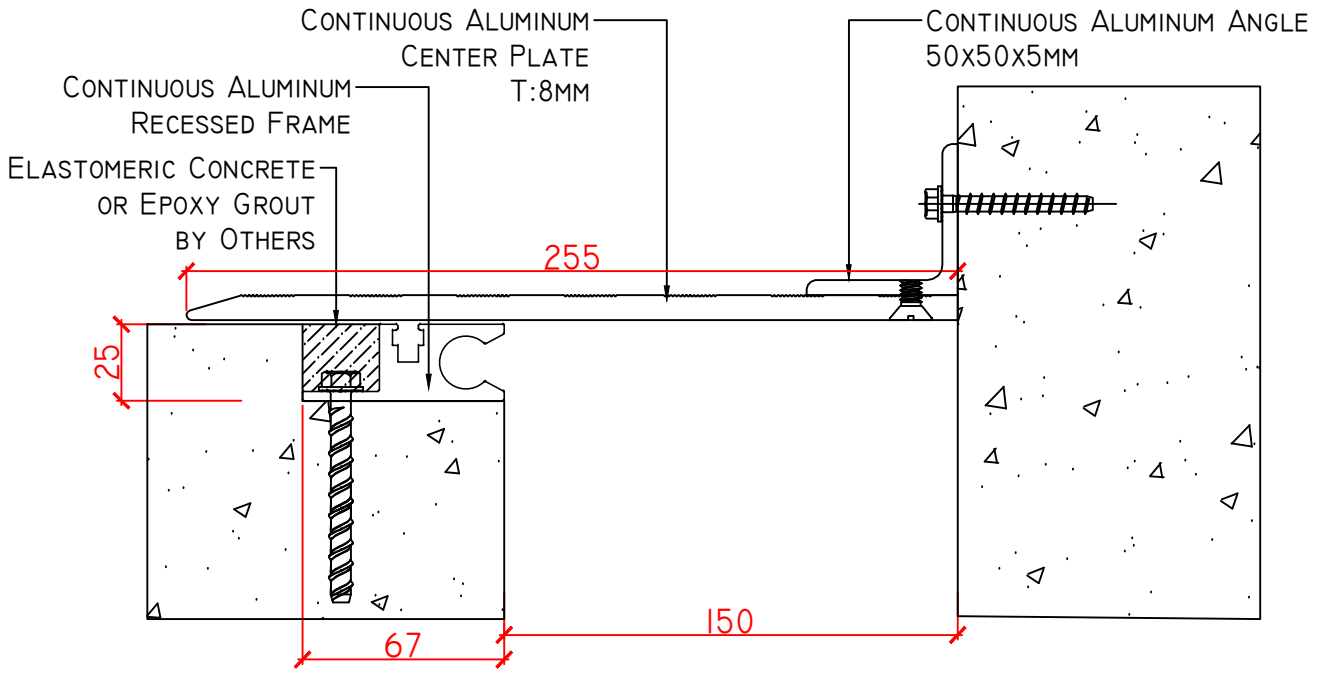

OPTION 1: ZK-4050

OPTION 2: ZK-4050 + WATER BARRIER

OPTION 3: ZK-4050 + FIRE BARRIER

OPTION 4: ZK-4050 + WATER BARRIER + FIRE BARRIER

SKU	NAME	JOINT WIDTH, JW(MM)	HEIGHT, H(MM)	SIGHTLINE, S(MM)	MOVEMENT CAPACITY %	LOAD CAPACITY (KN)
ZK4050I5025255T8	ZK-4050-I50	150	25/T:8	255	±50	100

**PRODUCT TYPE:** EXPANSION JOINT COVER

**APPLICATION:** FLOOR TO WALL CONDITION

**APPROVED BY CLIENT:**