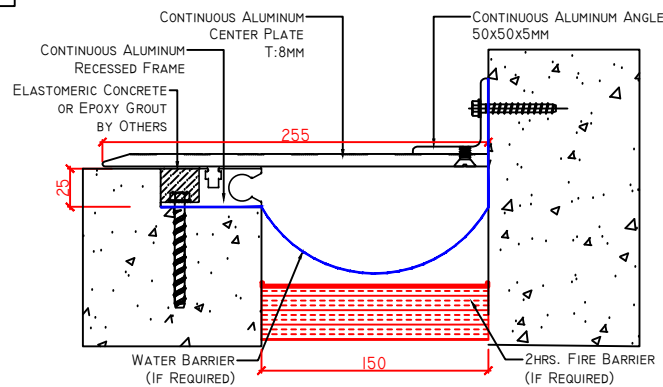

OPTION 1: ZK-4050

OPTION 2: ZK-4050 + WATER BARRIER

OPTION 3: ZK-4050 + FIRE BARRIER

OPTION 4: ZK-4050 + WATER BARRIER + FIRE BARRIER

SKU	NAME	JOINT WIDTH, JW(MM)	HEIGHT, H(MM)	SIGHTLINE, S(MM)	MOVEMENT CAPACITY %	LOAD CAPACITY (KN)
ZK4050I5025255T8	ZK-4050-I50	150	25/T:8	255	±50	100

**PRODUCT TYPE:** EXPANSION JOINT COVER

**APPLICATION:** FLOOR TO WALL CONDITION

**APPROVED BY CLIENT:**