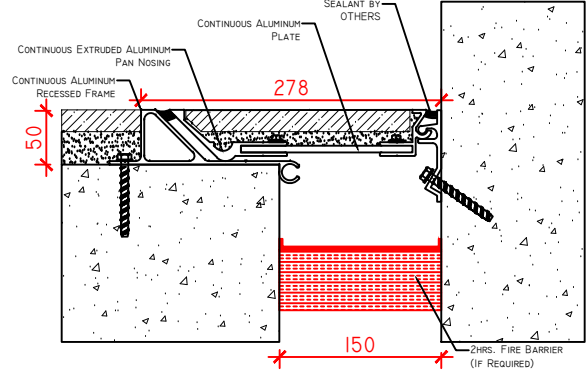

OPTION 1: ZK-500I

OPTION 2: ZK-500I + WATER BARRIER

OPTION 3: ZK-500I + FIRE BARRIER

OPTION 4: ZK-500I + WATER BARRIER + FIRE BARRIER

SKU	NAME	JOINT WIDTH, JW(MM)	HEIGHT, H(MM)	SIGHTLINE, S(MM)	MOVEMENT CAPACITY %	LOAD CAPACITY (KN)
ZK500I15050278	ZK-500I-150	150	50	278	±50	10

**GENOTEK**

**PRODUCT TYPE:** EXPANSION JOINT COVER

**APPLICATION:** FLOOR TO WALL CONDITION

**APPROVED BY CLIENT:**