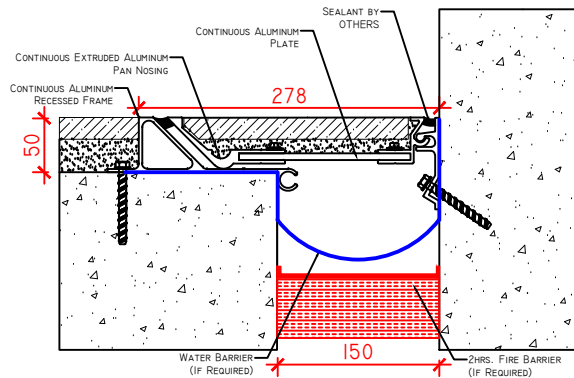

OPTION 1: ZK-500I

OPTION 2: ZK-500I + WATER BARRIER

OPTION 3: ZK-500I + FIRE BARRIER

OPTION 4: ZK-500I + WATER BARRIER + FIRE BARRIER

SKU	NAME	JOINT WIDTH, JW(MM)	HEIGHT, H(MM)	SIGHTLINE, S(MM)	MOVEMENT CAPACITY %	LOAD CAPACITY (KN)
ZK500I15050278	ZK-500I-150	150	50	278	±50	10

**GENOTEK**

**PRODUCT TYPE:** EXPANSION JOINT COVER

**APPLICATION:** FLOOR TO WALL CONDITION

**APPROVED BY CLIENT:**