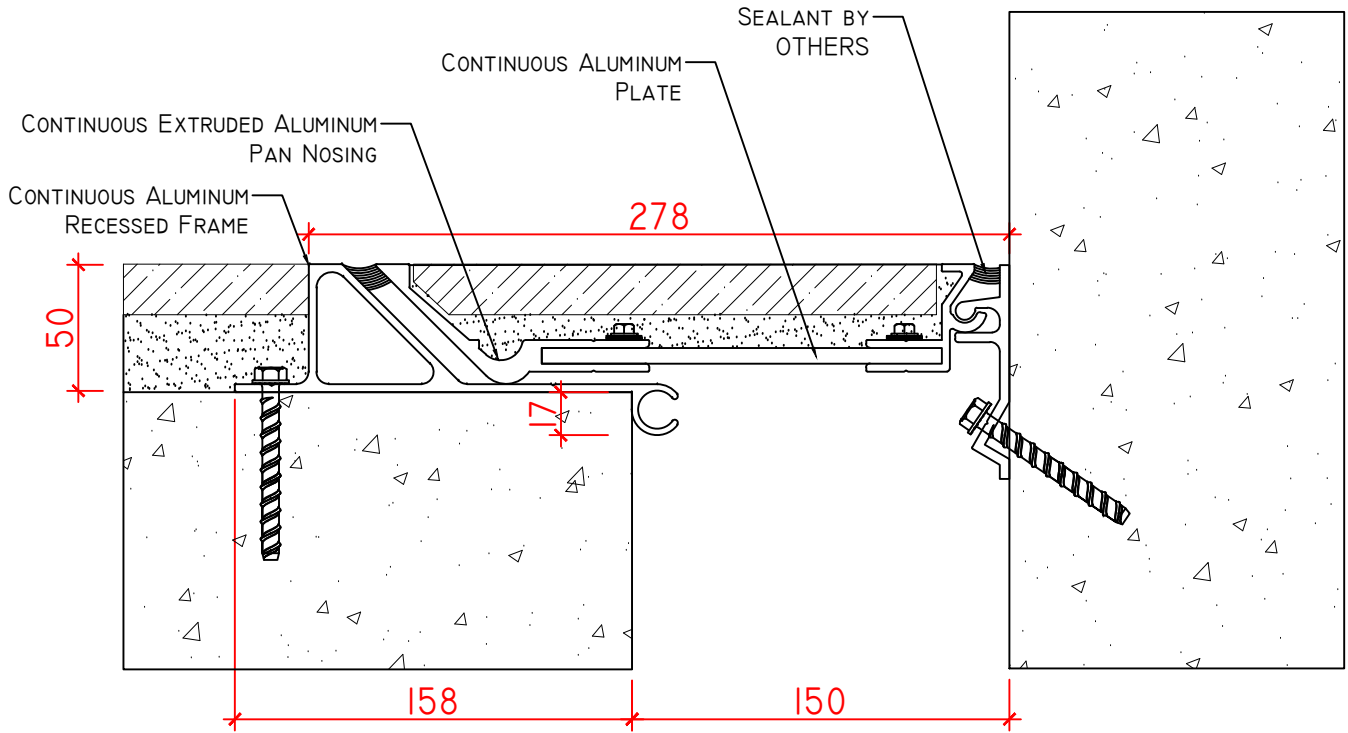

OPTION 1: ZK-500I

OPTION 2: ZK-500I + WATER BARRIER

OPTION 3: ZK-500I + FIRE BARRIER

OPTION 4: ZK-500I + WATER BARRIER + FIRE BARRIER

SKU	NAME	JOINT WIDTH, JW(MM)	HEIGHT, H(MM)	SIGHTLINE, S(MM)	MOVEMENT CAPACITY %	LOAD CAPACITY (KN)
ZK500I15050278	ZK-500I-150	150	50	278	±50	10

**GENOTEK**

**PRODUCT TYPE:** EXPANSION JOINT COVER

**APPLICATION:** FLOOR TO WALL CONDITION

**APPROVED BY CLIENT:**