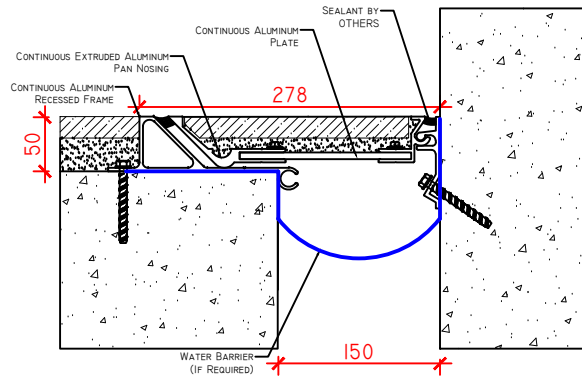

OPTION 1: ZK-500I

OPTION 2: ZK-500I + WATER BARRIER

OPTION 3: ZK-500I + FIRE BARRIER

OPTION 4: ZK-500I + WATER BARRIER + FIRE BARRIER

SKU	NAME	JOINT WIDTH, JW(MM)	HEIGHT, H(MM)	SIGHTLINE, S(MM)	MOVEMENT CAPACITY %	LOAD CAPACITY (KN)
ZK500I15050278	ZK-500I-150	150	50	278	±50	10

**GENOTEK**

**PRODUCT TYPE:** EXPANSION JOINT COVER

**APPLICATION:** FLOOR TO WALL CONDITION

**APPROVED BY CLIENT:**