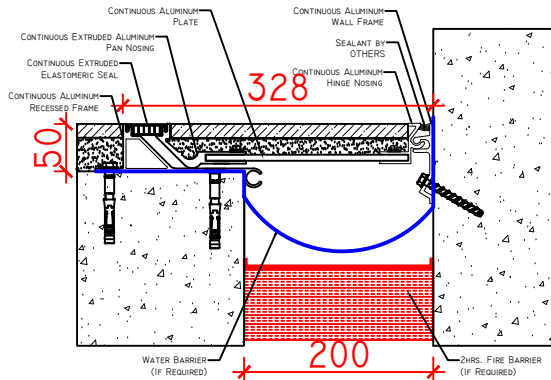

OPTION 1: ZK-5200

OPTION 2: ZK-5200 + WATER BARRIER

OPTION 3: ZK-5200 + FIRE BARRIER

OPTION 4: ZK-5200 + WATER BARRIER + FIRE BARRIER

SKU	NAME	JOINT WIDTH, JW(MM)	HEIGHT, H(MM)	SIGHTLINE, S(MM)	MOVEMENT CAPACITY %	LOAD CAPACITY (KN)
ZK520020050328	ZK-5200-200	200	50	328	±12	10

**GENOTEK**

**PRODUCT TYPE:** EXPANSION JOINT COVER

**APPLICATION:** FLOOR TO WALL CONDITION

**APPROVED BY CLIENT:**