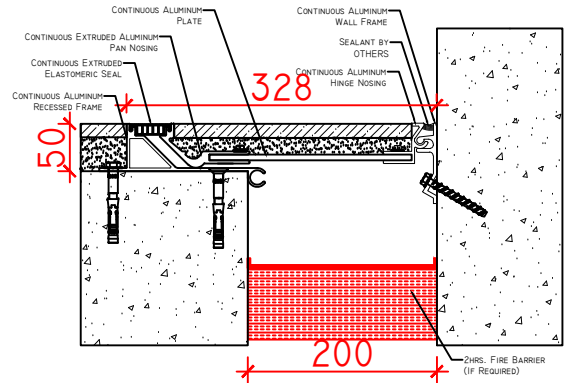

OPTION 1: ZK-5200

OPTION 2: ZK-5200 + WATER BARRIER

OPTION 3: ZK-5200 + FIRE BARRIER

OPTION 4: ZK-5200 + WATER BARRIER + FIRE BARRIER

SKU	NAME	JOINT WIDTH, JW(MM)	HEIGHT, H(MM)	SIGHTLINE, S(MM)	MOVEMENT CAPACITY %	LOAD CAPACITY (KN)
ZK520020050328	ZK-5200-200	200	50	328	±12	10

**GENOTEK**

**PRODUCT TYPE:** EXPANSION JOINT COVER

**APPLICATION:** FLOOR TO WALL CONDITION

**APPROVED BY CLIENT:**