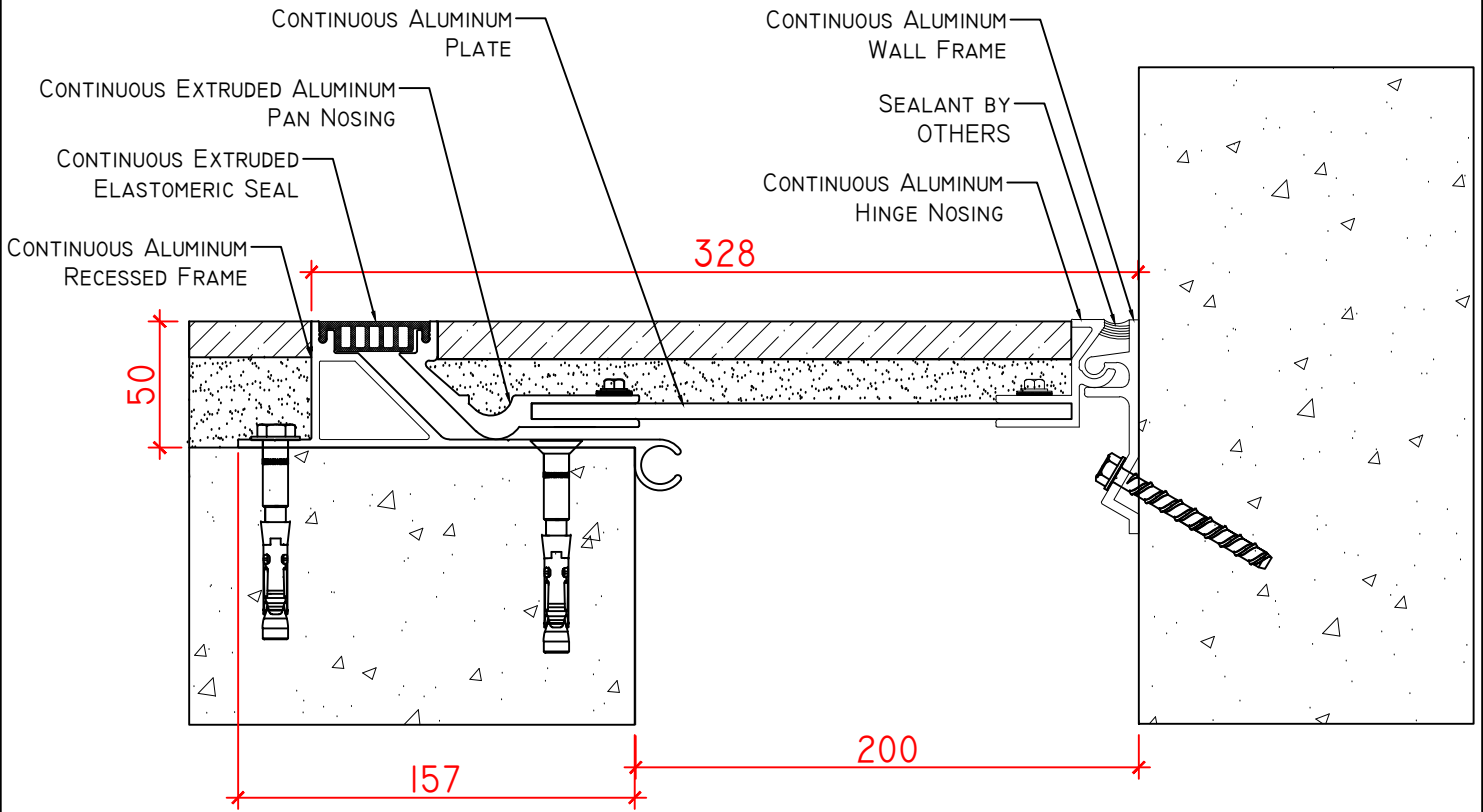

OPTION 1: ZK-5200

OPTION 2: ZK-5200 + WATER BARRIER

OPTION 3: ZK-5200 + FIRE BARRIER

OPTION 4: ZK-5200 + WATER BARRIER + FIRE BARRIER

SKU	NAME	JOINT WIDTH, JW(MM)	HEIGHT, H(MM)	SIGHTLINE, S(MM)	MOVEMENT CAPACITY %	LOAD CAPACITY (KN)
ZK520020050328	ZK-5200-200	200	50	328	±12	10

**GENOTEK**

**PRODUCT TYPE:** EXPANSION JOINT COVER

**APPLICATION:** FLOOR TO WALL CONDITION

**APPROVED BY CLIENT:**