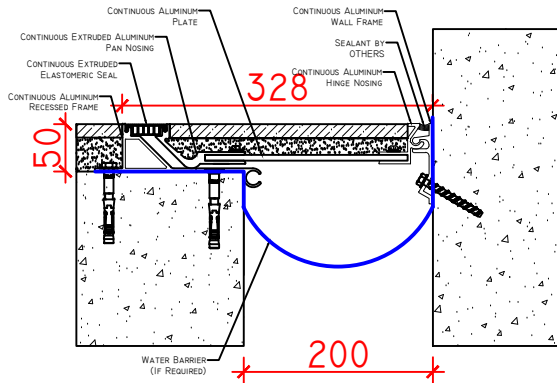

OPTION 1: ZK-5200

OPTION 2: ZK-5200 + WATER BARRIER

OPTION 3: ZK-5200 + FIRE BARRIER

OPTION 4: ZK-5200 + WATER BARRIER + FIRE BARRIER

SKU	NAME	JOINT WIDTH, JW(MM)	HEIGHT, H(MM)	SIGHTLINE, S(MM)	MOVEMENT CAPACITY %	LOAD CAPACITY (KN)
ZK520020050328	ZK-5200-200	200	50	328	±12	10

**GENOTEK**

**PRODUCT TYPE:** EXPANSION JOINT COVER

**APPLICATION:** FLOOR TO WALL CONDITION

**APPROVED BY CLIENT:**