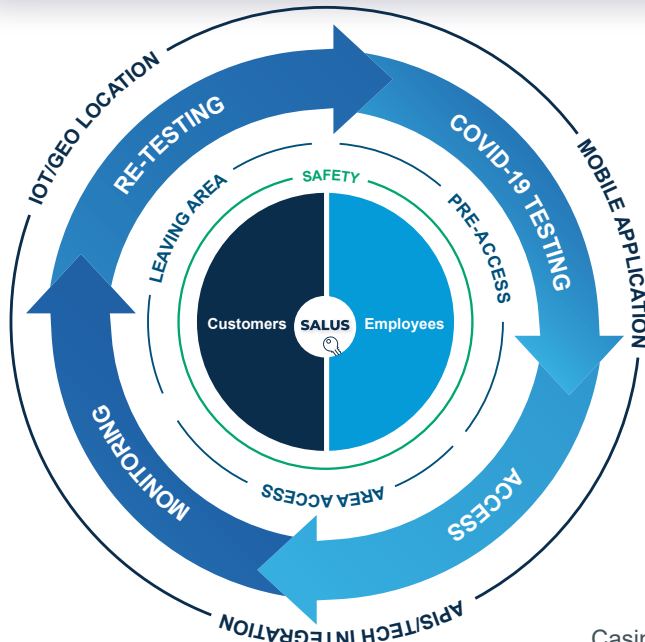

## Keeping People Safe from COVID-19 in Max Capacity Mass Gatherings At Casinos

The Salus modular mobile solution (patent pending) keeps guests safe from the COVID-19 virus in casinos. Salus defines, harmonizes, and manages new processes and supporting technologies within the biosphere to ensure that only those that are COVID-19 negative, have COVID-19 antibodies, or have received the COVID-19 vaccination are able to enter crowded casinos.

At the heart of the Salus solution is the Salus Mobile Customer, Employee, and Tester app that stores and timestamps on-the-spot test results and grants access to the casino. If they are

coronavirus-free, the app monitors their temperature and other symptoms in the casino and uses Geo-Tracking to know if they have left the biosphere. Salus will then send the individual to be re-tested between 45-48 hours of exiting.