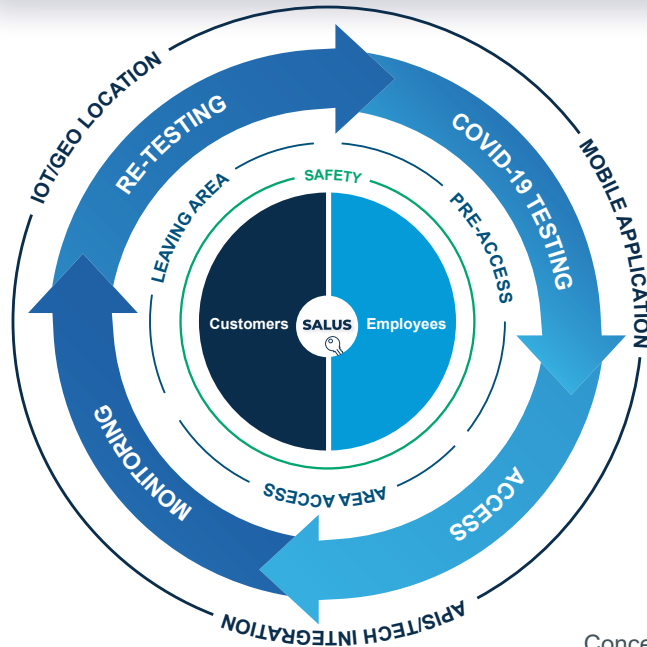

Salus

Keeping People Safe from COVID-19 in Max Capacity Mass Gatherings At Concerts

The Salus modular mobile solution (patent pending) keeps guests, vendors, and event staff safe from the COVID-19 virus at concerts. Salus defines, harmonizes, and manages new processes and supporting technologies within the biosphere to ensure that only those that are COVID-19 negative, have COVID-19 anti-bodies, or have received the COVID-19 vaccination are able to enter crowded concerts.

At the heart of the Salus solution is the Salus Mobile Customer, Employee, and Tester app that stores and timestamps on-the-spot test results and grants access to the concert. If they are coronavirus-free, the app monitors their temperature and other

symptoms while in the concert and uses Geo-Tracking to know if they have left the biosphere. Salus will then send the individual to be re-tested between 45-48 hours of exiting.

The Salus solution is agnostic to the type of COVID-19 testing kit and supporting technologies such as the thermal cameras, digital thermometers, and entry/exit IoT sensors that plug-and-play with Salus through APIs. All that is needed is a smartphone, our Salus mobile application, and the implementation of the Salus framework of processes.