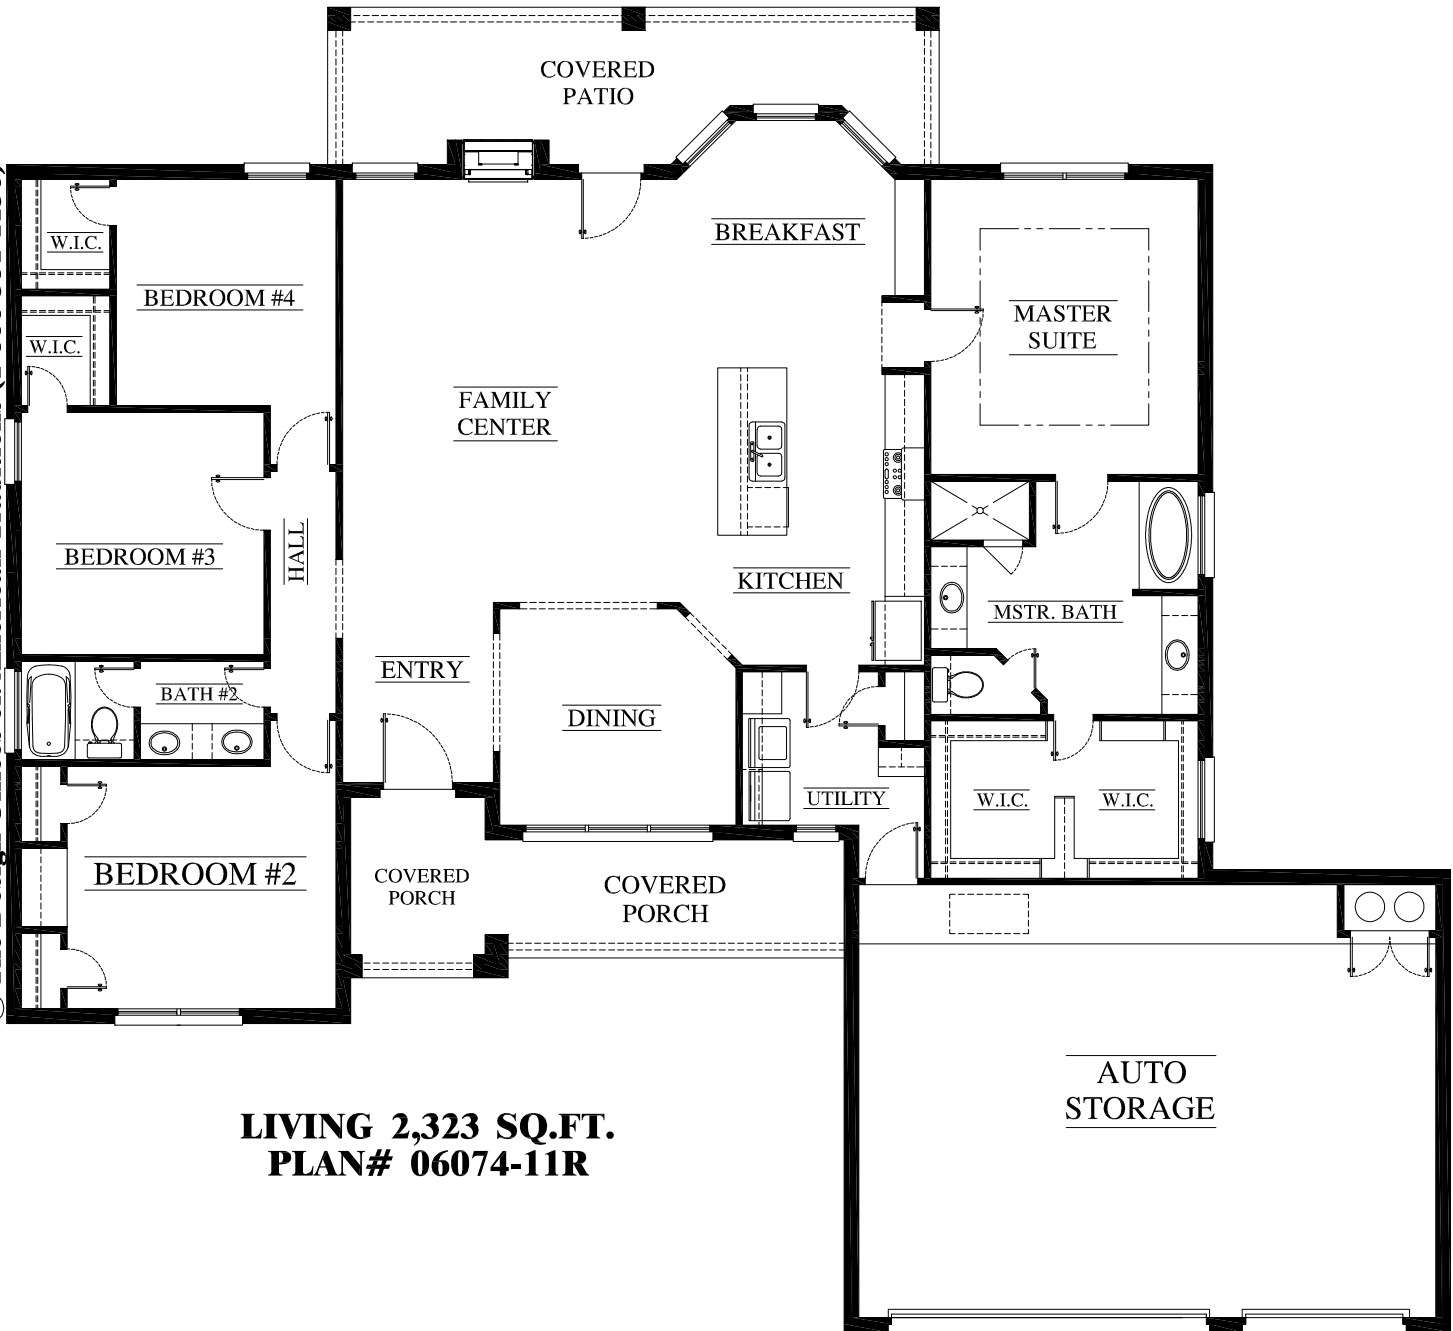

A New Home By: **B&M Asset**

© The Design Offices of American Traditions (1-806-351-1130)

LIVING 2,323 SQ.FT.
PLAN# 06074-11R