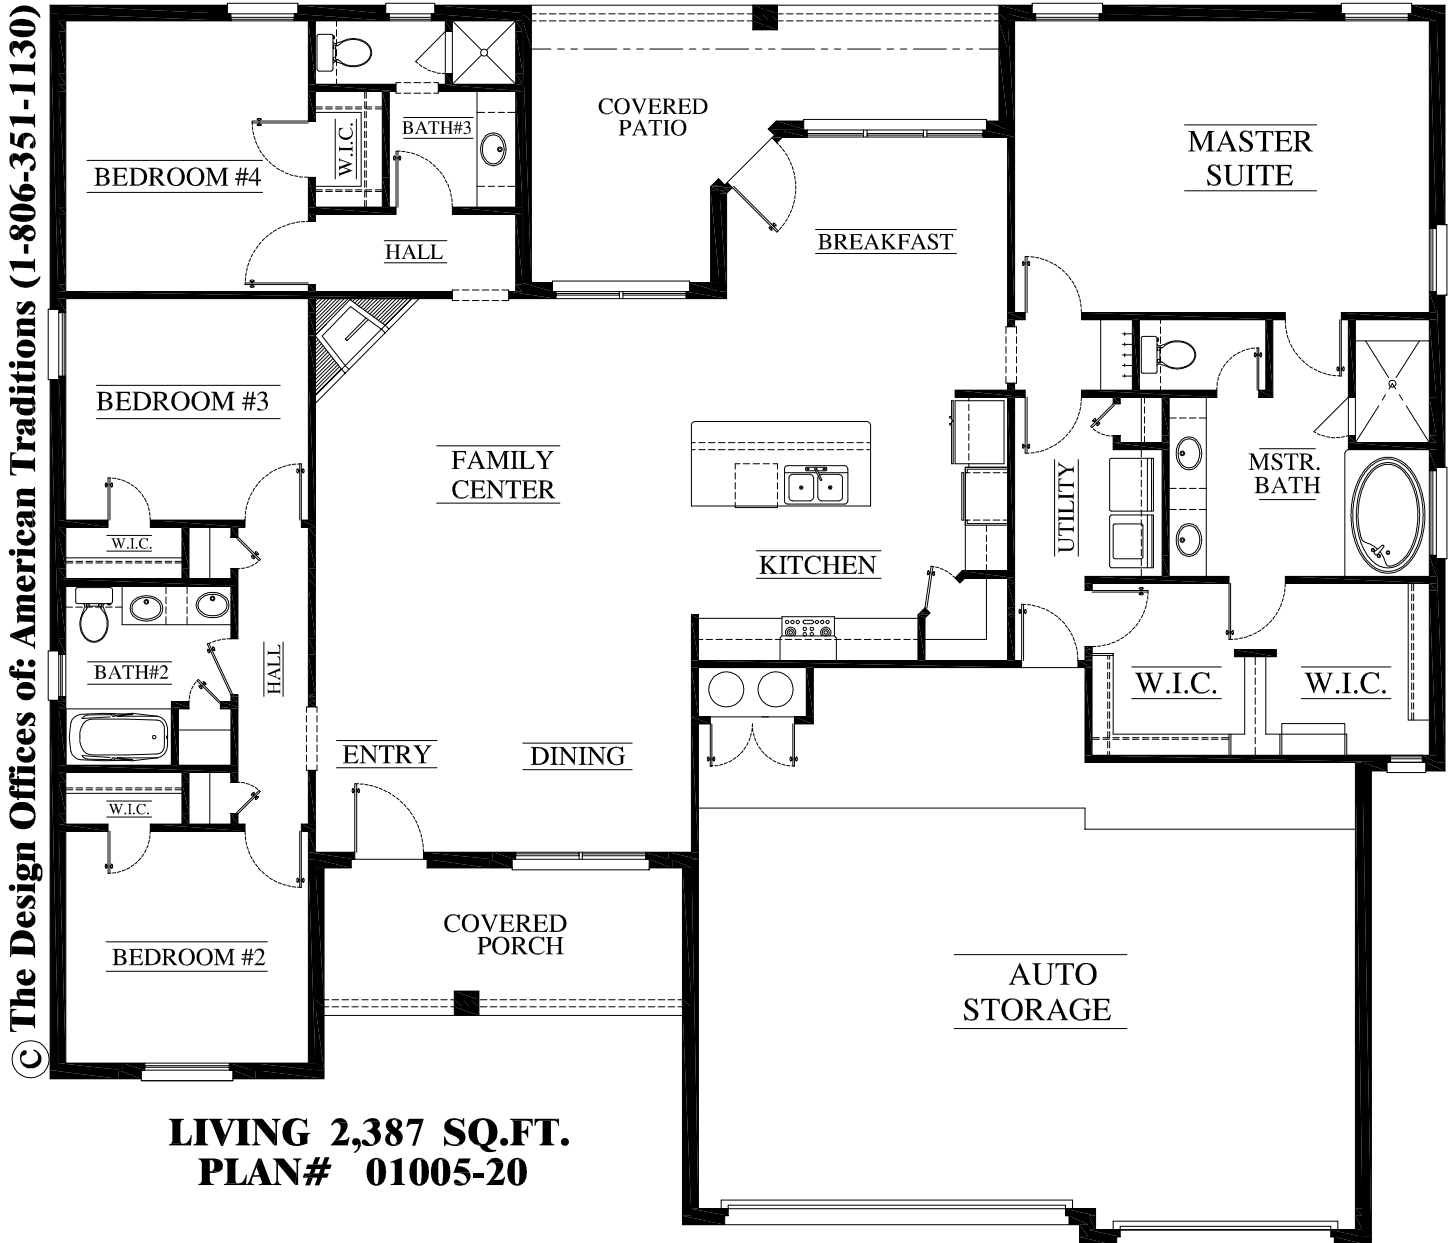

A New Home By: **B&M Equities**

© The Design Offices of: American Traditions (1-806-351-1130)

**LIVING 2,387 SQ.FT.
PLAN# 01005-20**