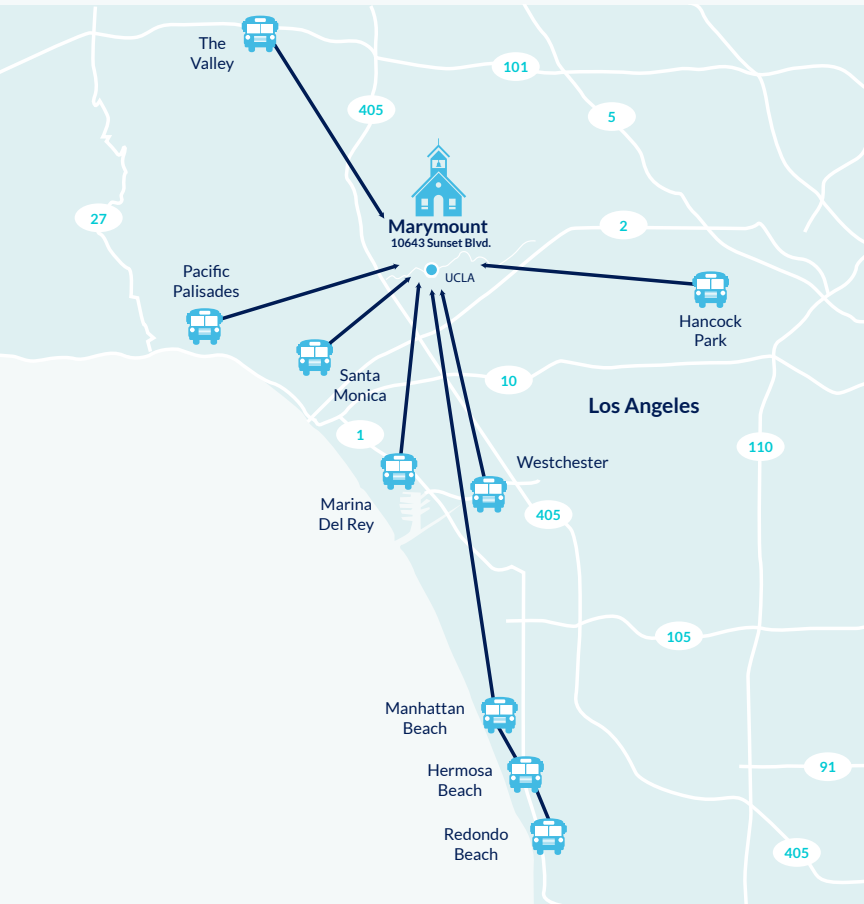

BUS ROUTES

Marymount
LOS ANGELES

Across Los Angeles. One Community.

From the South Bay beach cities to the south, the San Fernando Valley to the north, Hancock Park to the east, and the Pacific Ocean to the west, Marymount's bus routes offer students across Los Angeles with the opportunity to enjoy a Marymount education.

TYPICAL BUS ROUTES*

BEVERLY HILLS/ HANCOCK PARK

3rd/Rossmore
3rd/Burnside
Beverly/Fairfax
Beverly/La Cienega
Beverly/Doheny Drive
Sunset/Canon

MARINA DEL REY EXPRESS

Slauson/Shenandoah
La Tijera/Alvern Cir
Pico/Manning (PM)
Pico/Patricia
Olympic/Beverly Glen
Beverly Glen/Ashton

PALISADES & SANTA MONICA

Palisades Dr./Palisades Cir.
Sunset/Bienvenida
Sunset/El Medio
Sunset/Via de la Paz
Sunset/Carey (AM)
Sunset/Drummond (PM)
Sunset/Capri
San Vicente/26th St.
Sunset/Bundy
Sunset/Barrington
Sunset/Woodburn (PM)
Sunset/Bellagio

SOUTH BAY/WESTCHESTER

Pershing/Manchester
Manchester/Loyola
Manchester/Emerson
Manchester/Sepulveda (PM)
Sepulveda/76th
Sepulveda/77th (PM)
Jefferson Blvd/Mesmer
Sepulveda/Washington
Sepulveda/Venice
Sepulveda/Palms