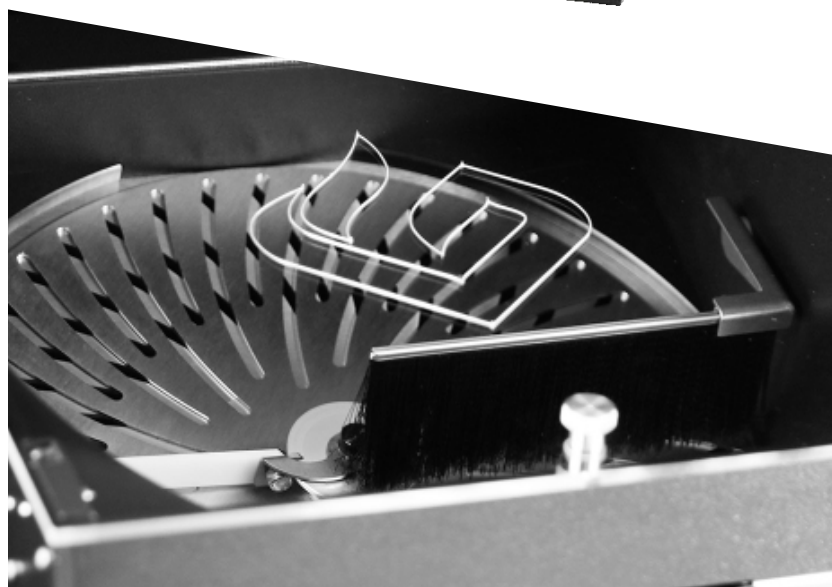

Scan the QR code to learn more!