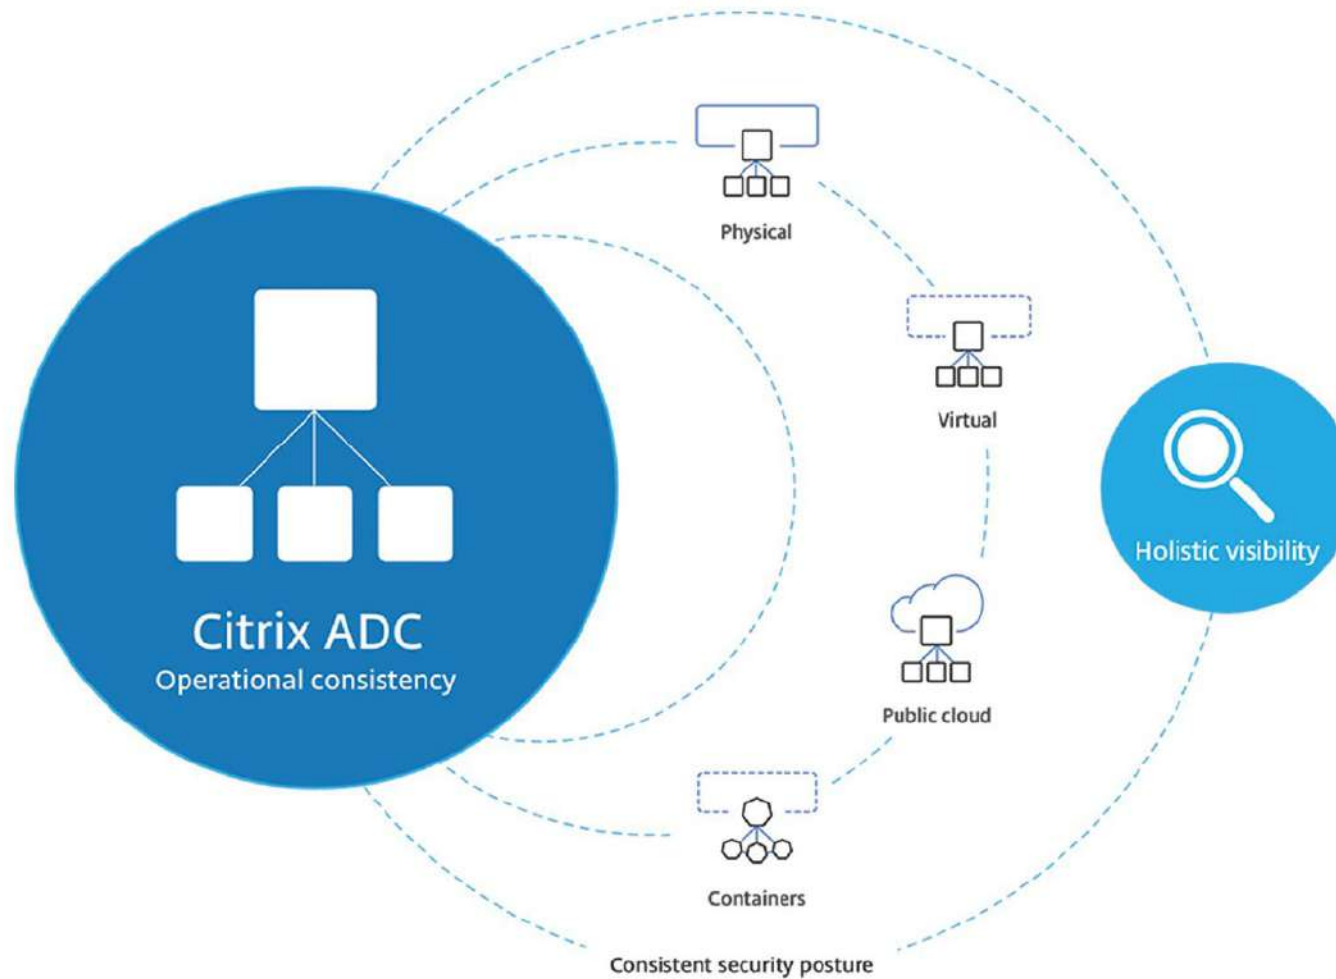

Citrix ADC is the most comprehensive application delivery and load balancing solution for monolithic and microservices-based applications.

Use Cases

Simplify your move to multi-cloud

Protect your applications and APIs everywhere

TCP Protocol Optimization

Simple Manageability

Learn More

<https://www.xcellhost.cloud/citrix-application-delivery-controller>

ANY APP, ANY INFRASTRUCTURE, ANY FORM FACTOR

82% think **complex network infrastructure hinders** their app migration to the cloud