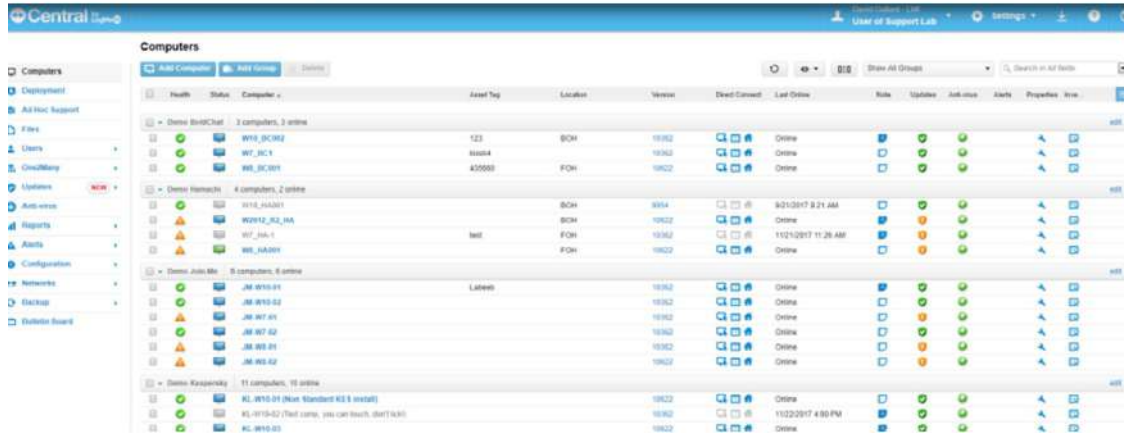

Remotely deploy & automate routine IT tasks
Reliable Endpoint Management & Security
for Business

Features

HD Remote Access

User & Device Management

Multi-Monitor Display & Support

Background Access & File Transfer

Advanced Scripting & Proactive Alerts

Asset Management

Call Analytics

Born in the cloud

Benefits

Scalability & Reliability

Security & Organization Policies

Remote Deployment

Antivirus Management

Computer Grouping

User Management

Computer Health Monitoring

27x7 Expert Support

Learn More <https://www.xcellhost.cloud/central>