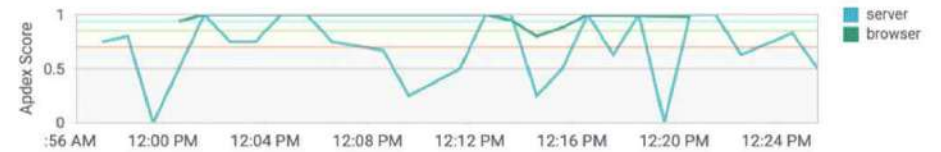

Apdex Score