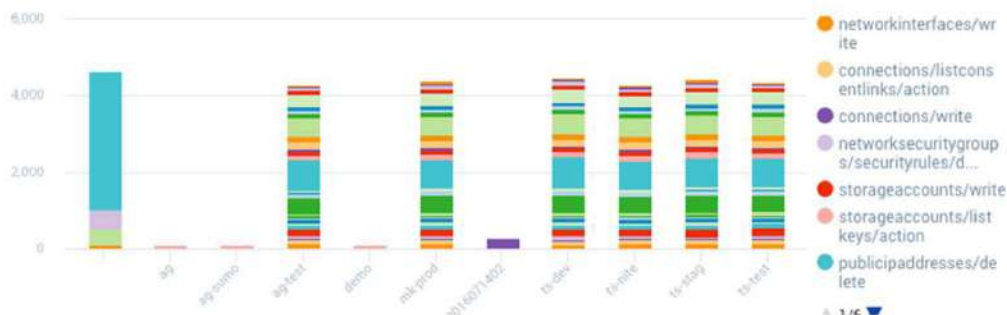

Dashboard

Events by Resource Group

Last 7 Days

Resource Group Events

Last 7 Days

Resource Provider Events

Last 7 Days

Operations by Resource Group

Last 7 Days

Operations by Resource Provider

Last 7 Days