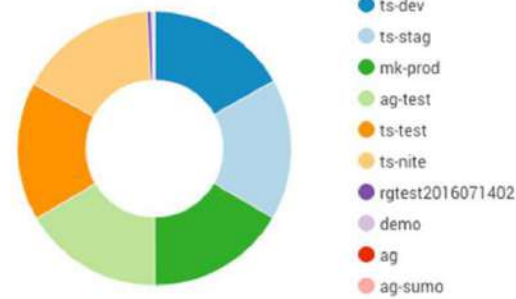

Dashboard

Events by Resource Group

Last 7 Days

Resource Group Events

Last 7 Days

Resource Provider Events

Last 7 Days

Operations by Resource Group