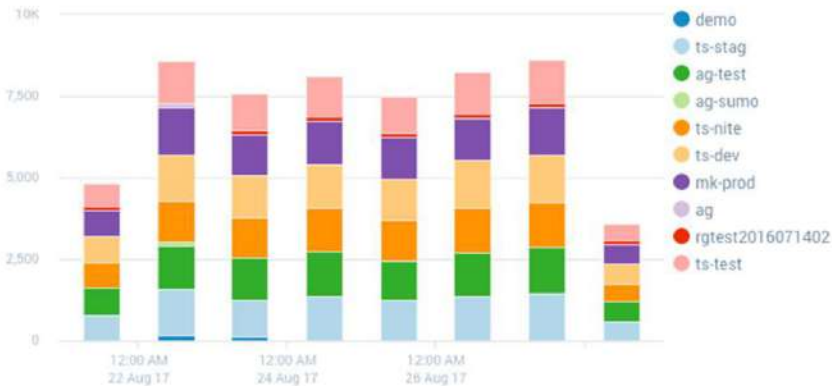

SMS/E-mail Notifications

Ask For Free 15 day Trail <https://www.xcellhost.cloud/azuremonitoring>

Our Capabilities

Monitor Azure IoT

Monitor Azure SQL

Monitor Azure Redis

Monitor Azure Elastic Pool

Monitor Azure VM Scale Sets

Dashboard

Events by Resource Group

Last 7 Days

Resource Group Events

Last 7 Days

Resource Provider Events

Last 7 Days

Operations by Resource Group