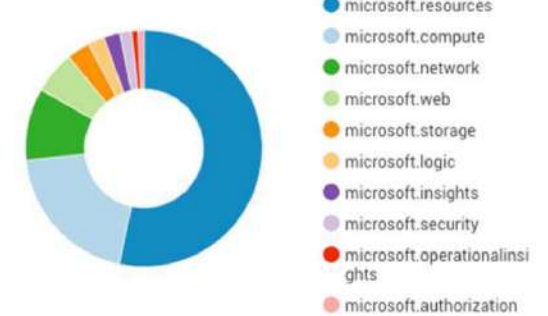

Dashboard

Events by Resource Group

Last 7 Days

Resource Group Events

Last 7 Days

Resource Provider Events

Last 7 Days

Operations by Resource Group