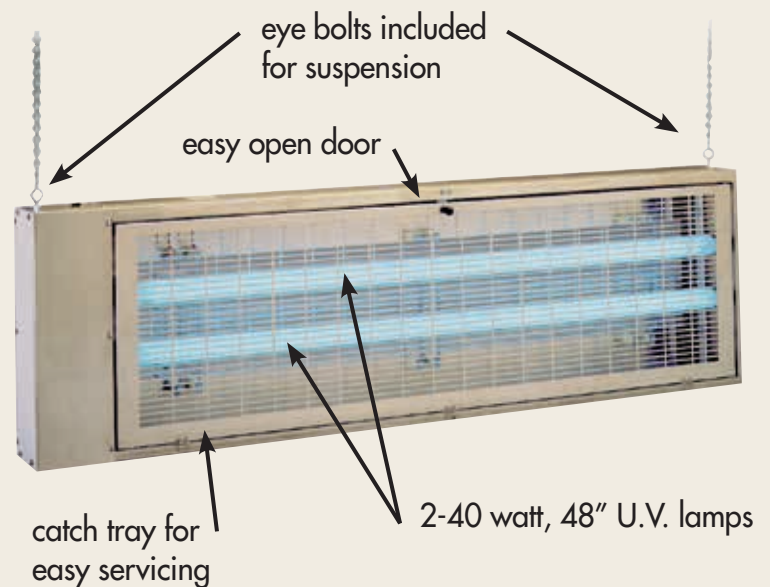

## 80 watts

### Suspended Electric Grid Trap

The AG-241 Insect Electrocuter is useful as both a wall mount design and a ceiling suspended light trap. Shipping dock walls, warehouse ceilings, and hallway corridor ceilings are some of the locations where the AG-241 traps flying insects. The removable drawer allows easy access to evaluate, identify, and dispose of trapped insects.

#### features:

- 24-hour, non-chemical trapping
- Easy to clean grid - no glue board replacement cost
- Color & Material: Silver - Aluminum
- Attraction range: 3,500 sq. ft. (70 lineal ft.)
- U.V. Light output: 80 watts
- UL Listed; 115v/60hz, with 6' cord
- FDA & USDA accepted under current code
- Dimensions: 55"W x 16.5"H x 5"D
- **3 year warranty**