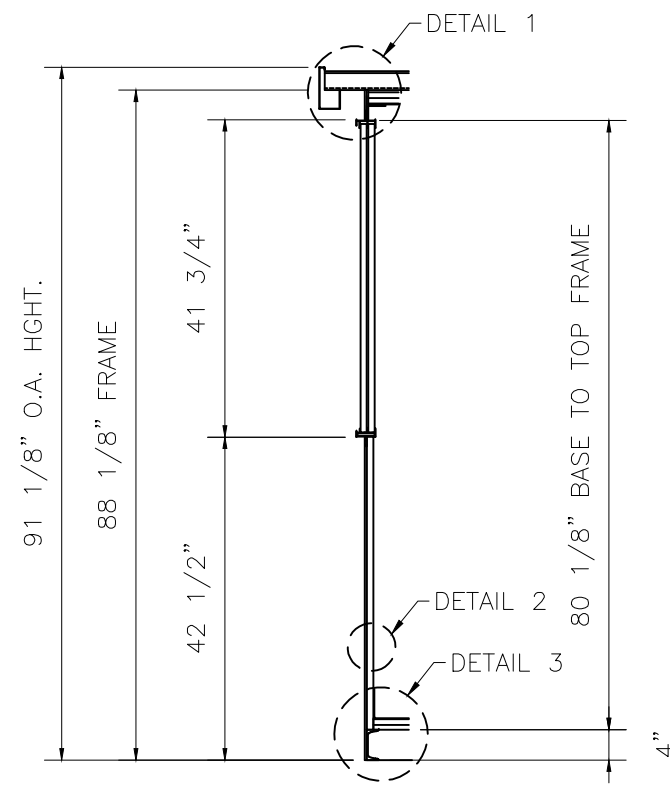

Revisions	
No.	Date

STARRCO
Revolutionizing Interior Construction
11700 FARGROVE INDUSTRIAL BOULEVARD
MARYLAND HEIGHTS, MISSOURI 63043-3436
(314) 567-5533 1-800-325-4259
FAX (314) 567-7555 E-mail: starrco@starrco.com
http://www.starrco.com

Dealer **STARRCO**
Customer **STARRCO**

Drawing Title
PAB Model 58
Job No.:
Checked By:
Drawn By: a.m.
Date:
Scale: N.T.S.
Sheet No.