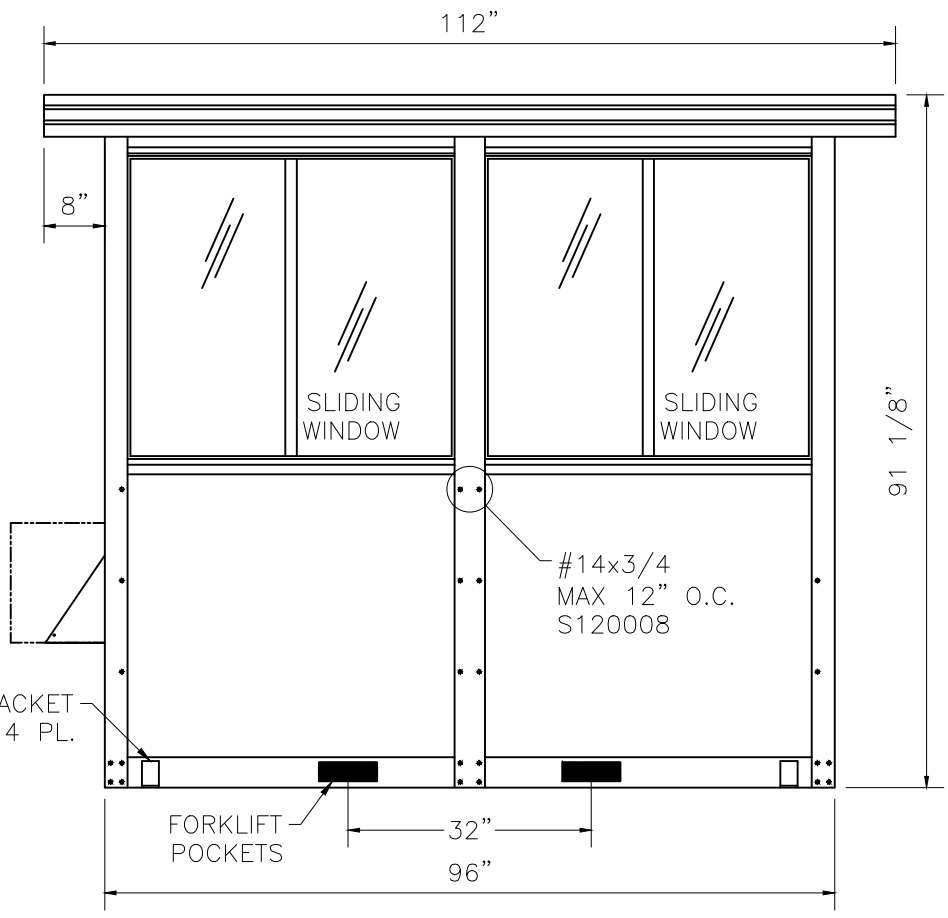

Revisions	
No.	Date

STARRCO
Revolutionizing Interior Construction
11700 FARGROVE INDUSTRIAL BOULEVARD
MARYLAND HEIGHTS, MISSOURI 63043-3436
(314) 567-5533 1-800-325-4259
FAX (314) 567-7555 E-mail: starrco@starrco.com
http://www.starrco.com

Dealer **STARRCO**
Customer **STARRCO**

Drawing Title
PAB Model 58
Job No.:
Checked By:
Drawn By: a.m.
Date:
Scale: N.T.S.
Sheet No.