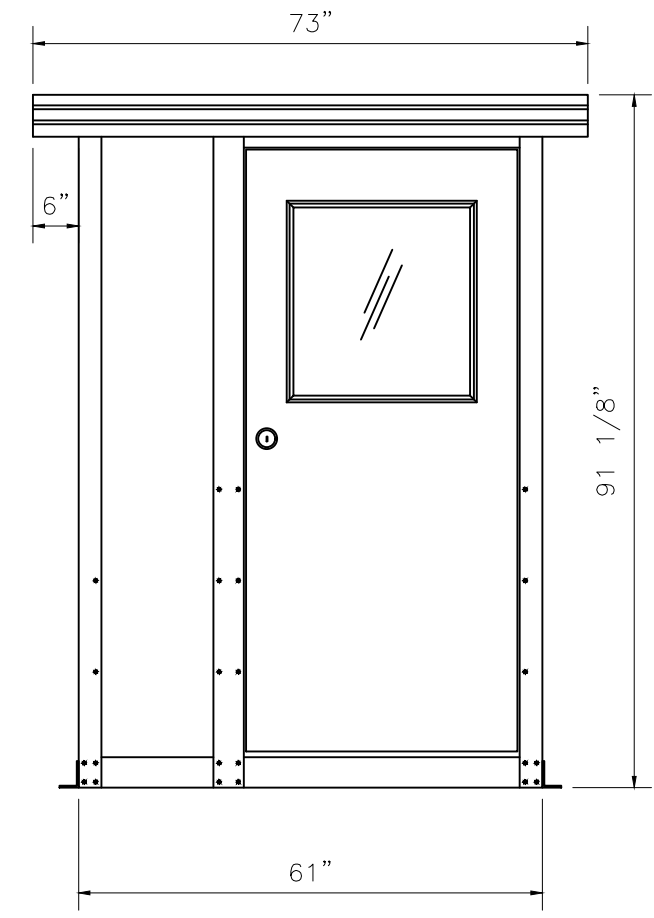

Revisions	
No.	Date

STARRCO
Revolutionizing Interior Construction
11700 FARGROVE INDUSTRIAL BOULEVARD
MARYLAND HEIGHTS, MISSOURI 63043-3436
(314) 567-5533 1-800-325-4259
FAX (314) 567-7555 E-mail: starrco@starrco.com
http://www.starrco.com

Dealer **STARRCO**
Customer **STARRCO**

Drawing Title
PAB Model 58
Job No.:
Checked By:
Drawn By: a.m.
Date:
Scale: N.T.S.
Sheet No.