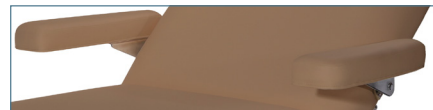

Solutions Upholstery Choices:

☐ Beige	☐ Otter
☐ Chocolate	☐ Charcoal
☐ Black	

Removeable Side Arms