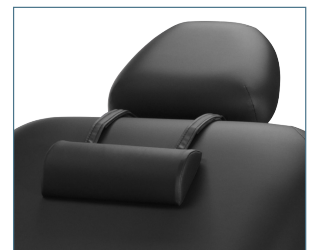

## Solutions Upholstery Choices:

- |                                    |                                   |
|------------------------------------|-----------------------------------|
| <input type="checkbox"/> Beige     | <input type="checkbox"/> Otter    |
| <input type="checkbox"/> Chocolate | <input type="checkbox"/> Charcoal |
| <input type="checkbox"/> Black     |                                   |

Removeable Side Arms

4” Ankle Extension

Solutions Classic Adjustable Face Rest & Crescent Pillow with Front Arm Sling

Salon Head and Neck Support Pillow