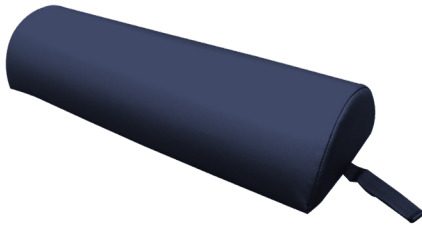

## HALF ROUND BOLSTER:

- I9336** - Half Round Bolster  
26"L x 6"W x 4"H

Qty \_\_\_\_\_