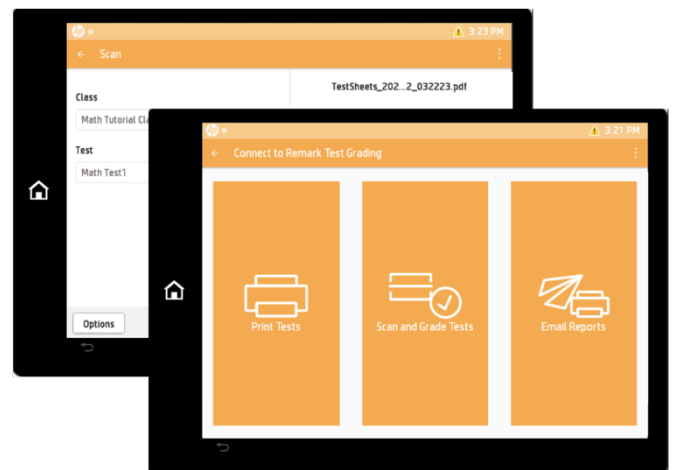

2.3 Email grades to students

Eliminate potential grading errors by emailing graded tests directly to students. Stop forcing teachers to handle stacks of student tests unnecessarily.