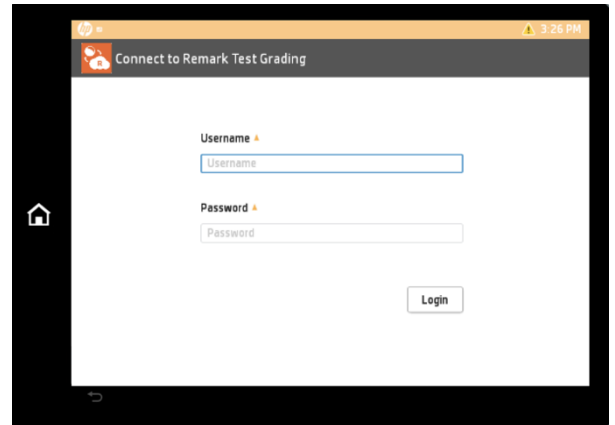

CONNECT TO REMARK TEST GRADING

Powered by

1. Description

Connect to Remark Test Grading is a dedicated HP Workpath app that allows for teachers and/or administrators to more efficiently handle test sheets. Help the teachers accomplish more with easier grading, scanning, printing and emailing.

2. Key Features

2.1 Admin or Teacher Login

With an Admin or Teacher Remark Account, you can access classes, tests, and students, directly from the HP MFP control panel.

2.2 Print and scan test sheets

Save time by allowing teachers or administrators to quickly distribute the OMR test sheets by directly printing them. Tests can then be graded by collecting the bubbled OMR answer sheets and scanning them in.