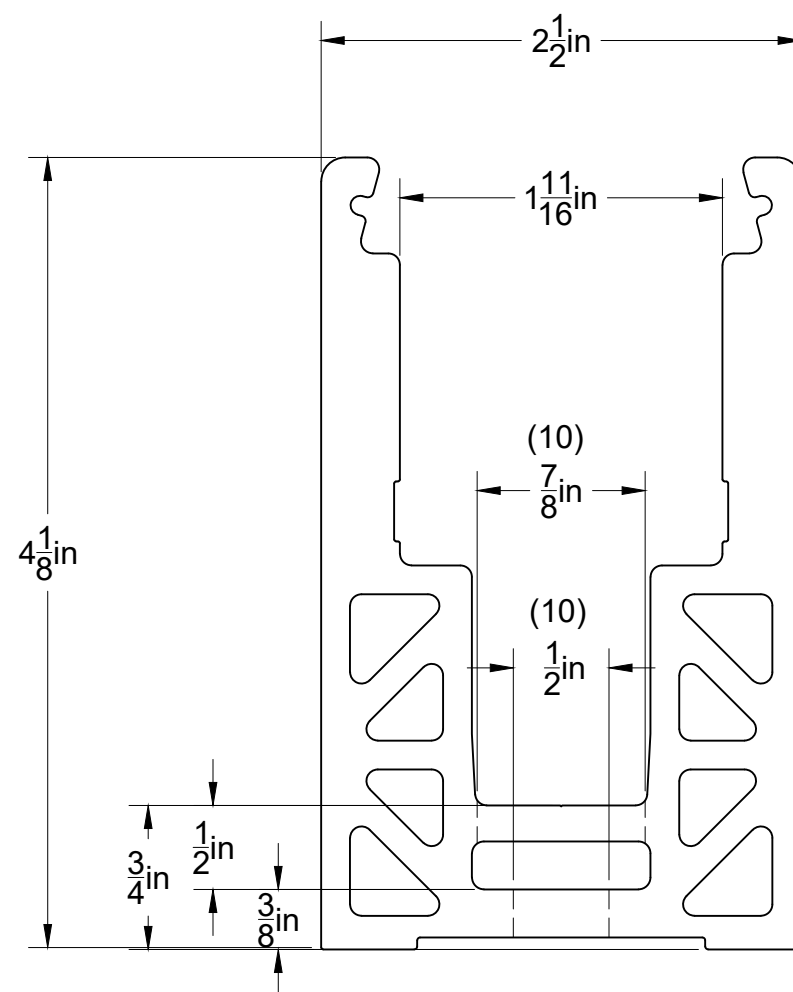

DETAIL A
SCALE 1:1

| | |
|---|--|
| Project: | Railing Products and Mock Ups |
| Title: | A42-0072AEY10CB |
| Description: | |
|  | Scale: 1:1 |
| | Date Drawn: 8/13/2019 |
| | An  Company |