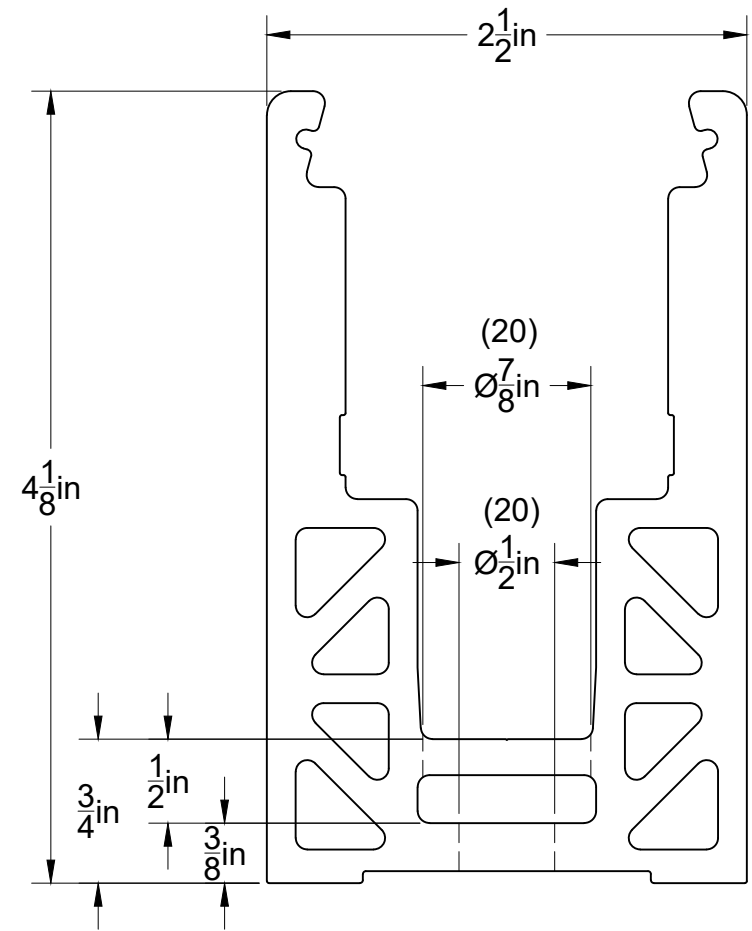

DETAIL A
SCALE 1:1

Project:	Railing Products and Mock Ups
Title:	A42-0072AEY20CB
Description:	
 An  Company	Scale: 1:1
	Date Drawn: 8/13/2019