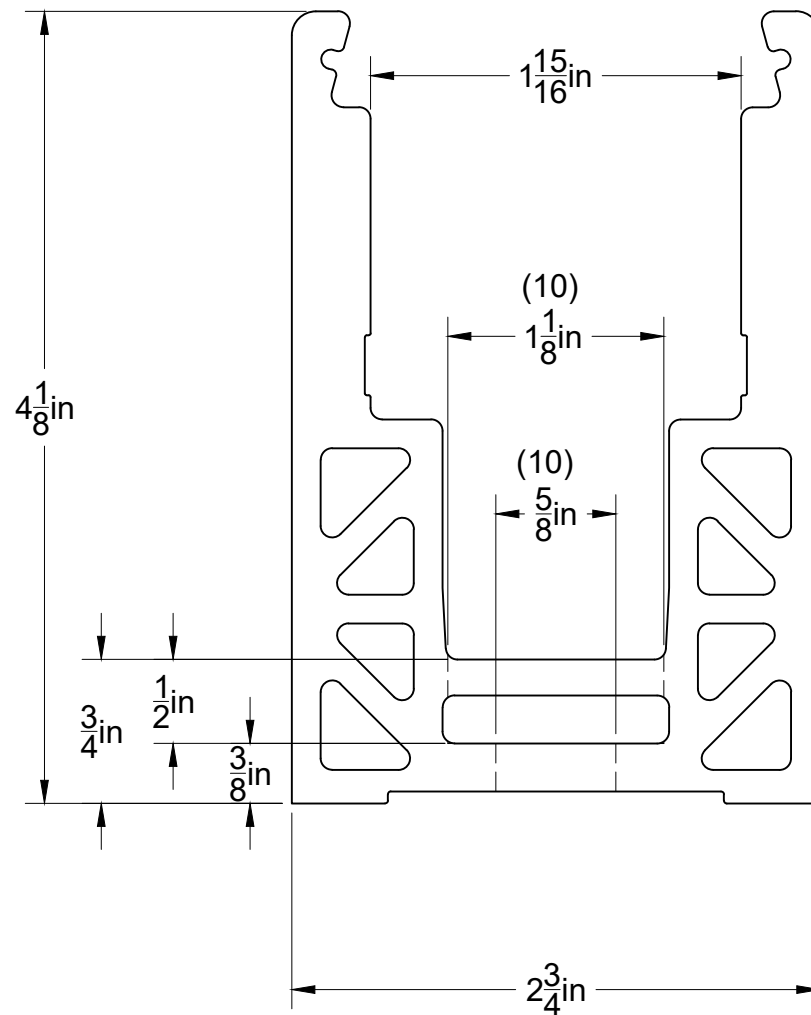

DETAIL A
SCALE 1:1

Project:	Railing Products and Mock Ups
Title:	A42-0073AEY10CB
Description:	
Scale:	1:20
Date Drawn:	8/13/2019
 An  Company	