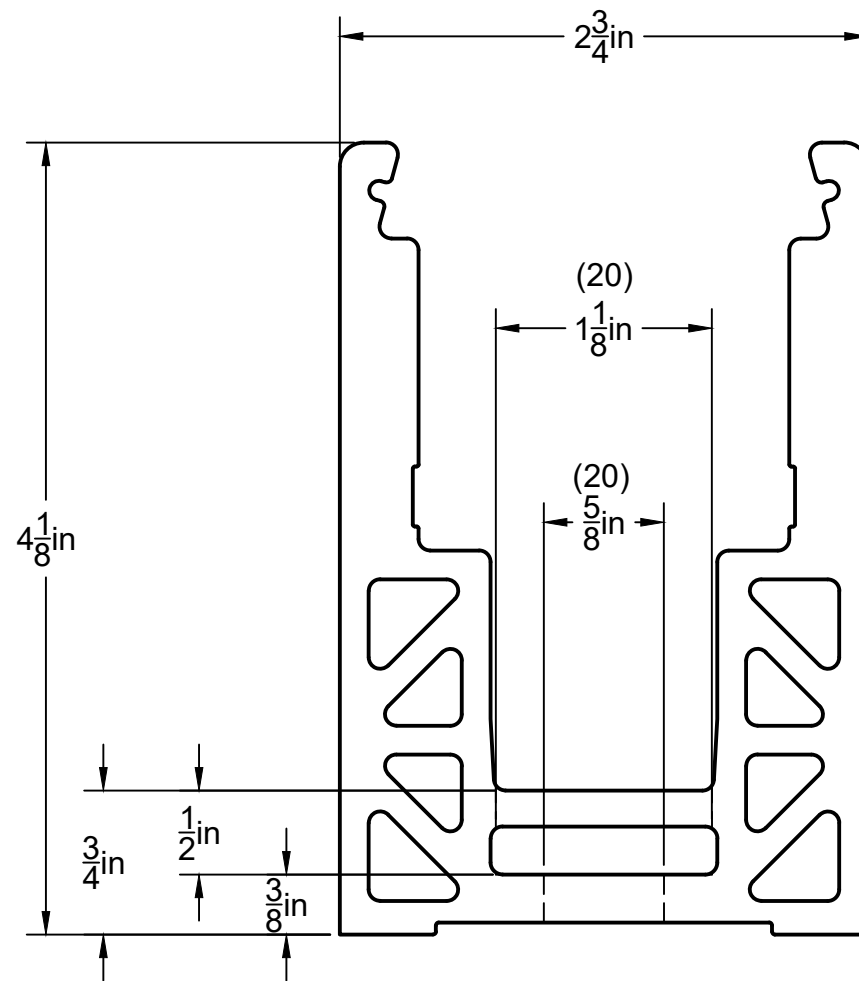

DETAIL A
SCALE 1:1

Project:	Railing Products and Mock Ups
Title:	A42-0073AEY20CB
Description:	
Scale:	1:30
Date:	8/13/2019
Drawn:	
 An  Company	