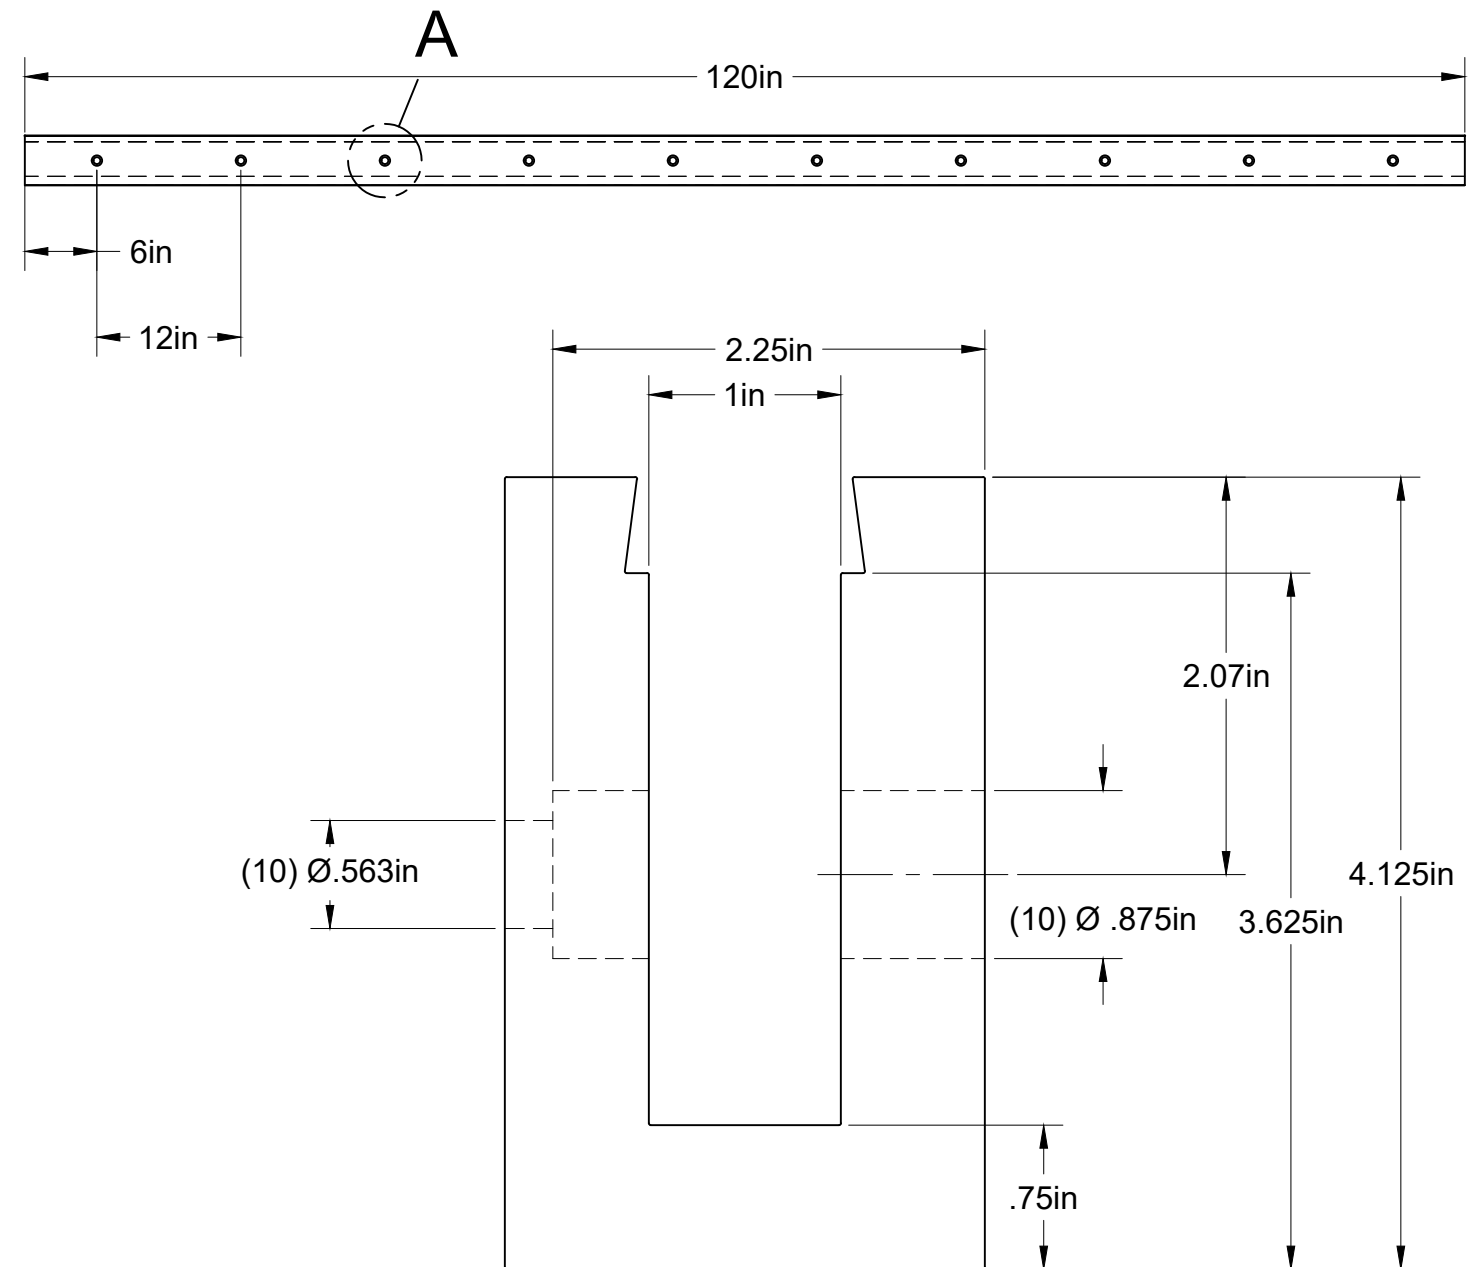

DETAIL A  
SCALE 1:4

Project: Railing Products and Mock Ups	
Title: <b>A42-0090AEY10SD</b>	
Description:	
 An  Company	Scale: 1:1
	Date Drawn: 4/21/2021