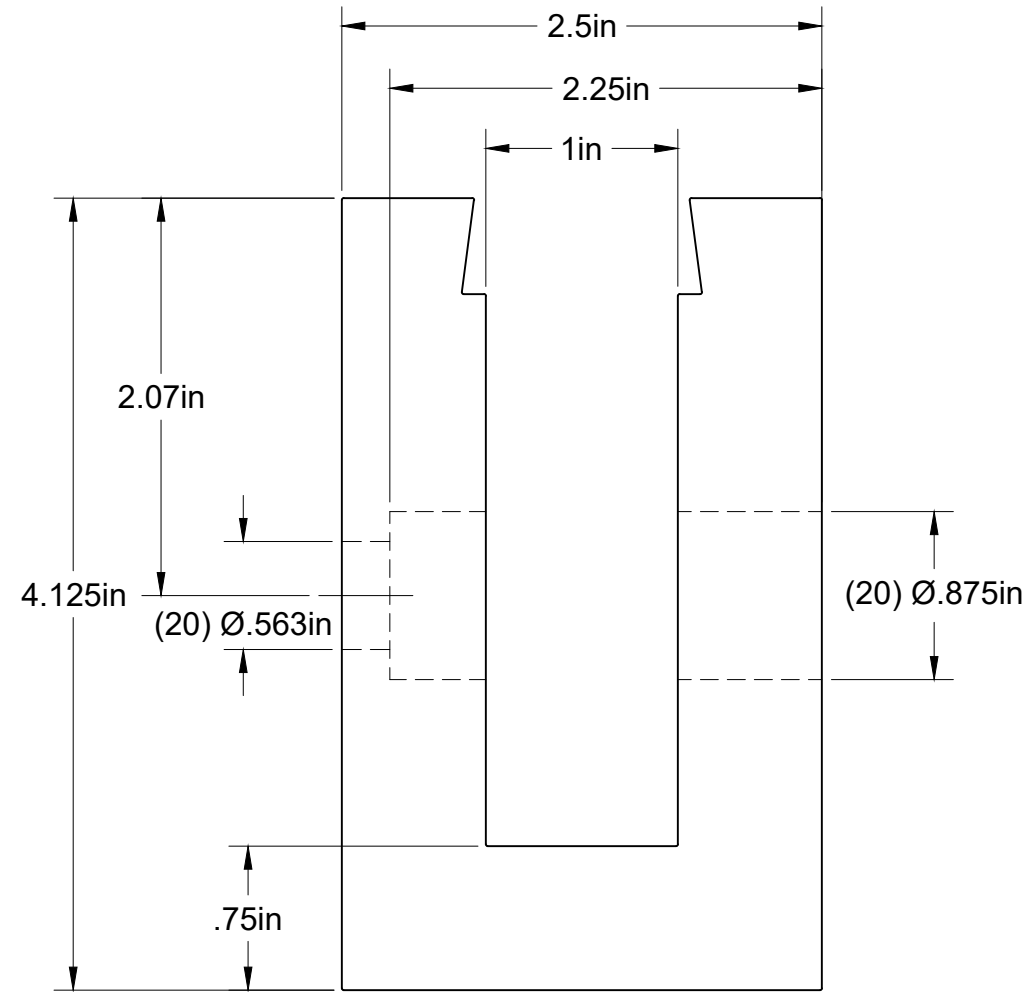

DETAIL A  
SCALE 1:4

Project:	Railing Products and Mock Ups
Title:	<b>A42-0090AEY20SD</b>
Description:	
 An  Company	Scale: 1:1
	Date Drawn: 4/20/2021