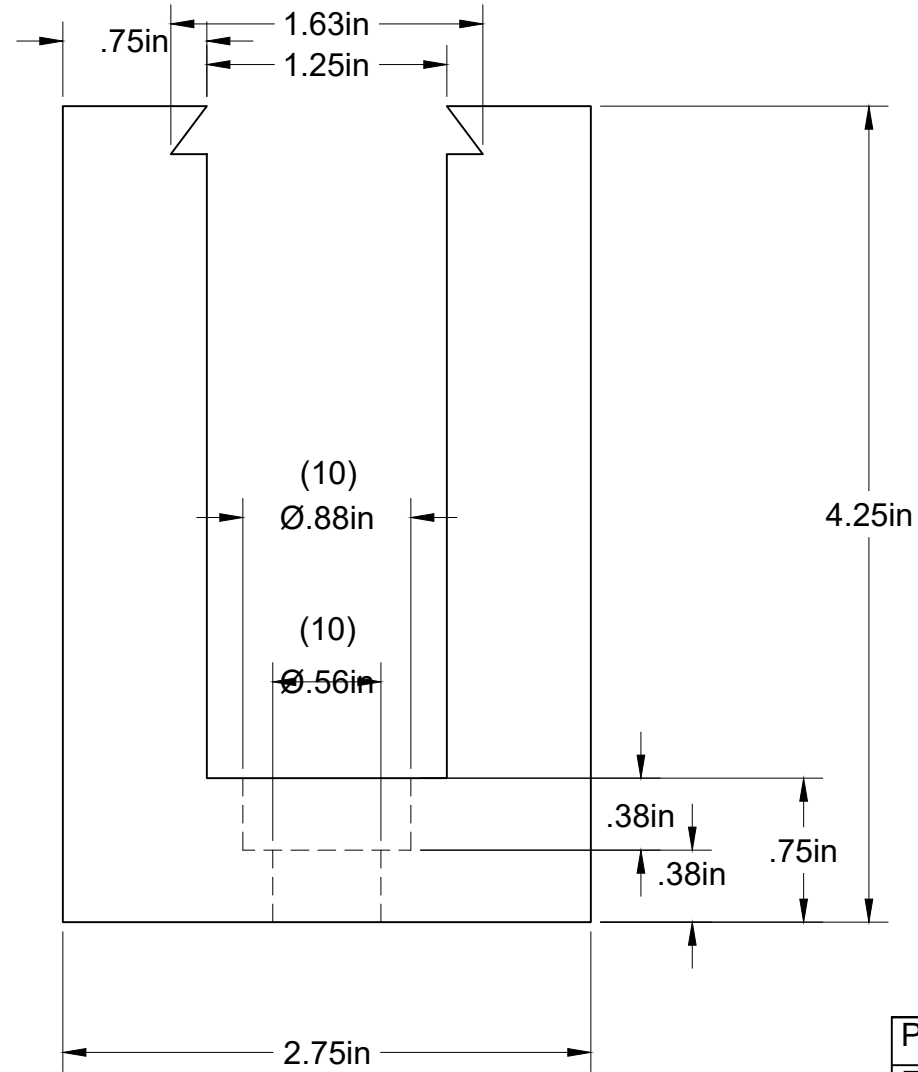

A

DETAIL A
SCALE 1:1

Project:	Railing Products and Mock Ups
Title:	A42-0099AEY10CB
Description:	
Scale:	1:30
Date Drawn:	8/13/2019
 MORSE INDUSTRIES An  Company	