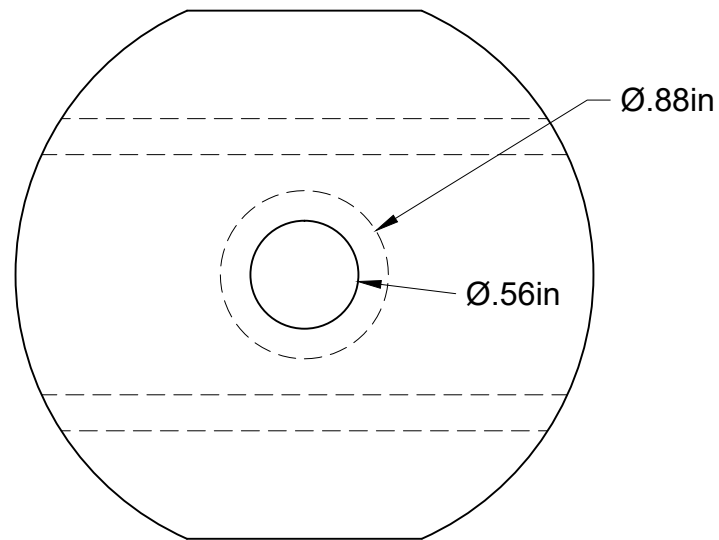

A

DETAIL A
SCALE 1:1

Project:	Railing Products and Mock Ups
Title:	A42-0099AEY10CB
Description:	
Scale:	1:30
Date Drawn:	8/13/2019
 MORSE INDUSTRIES An  Company	