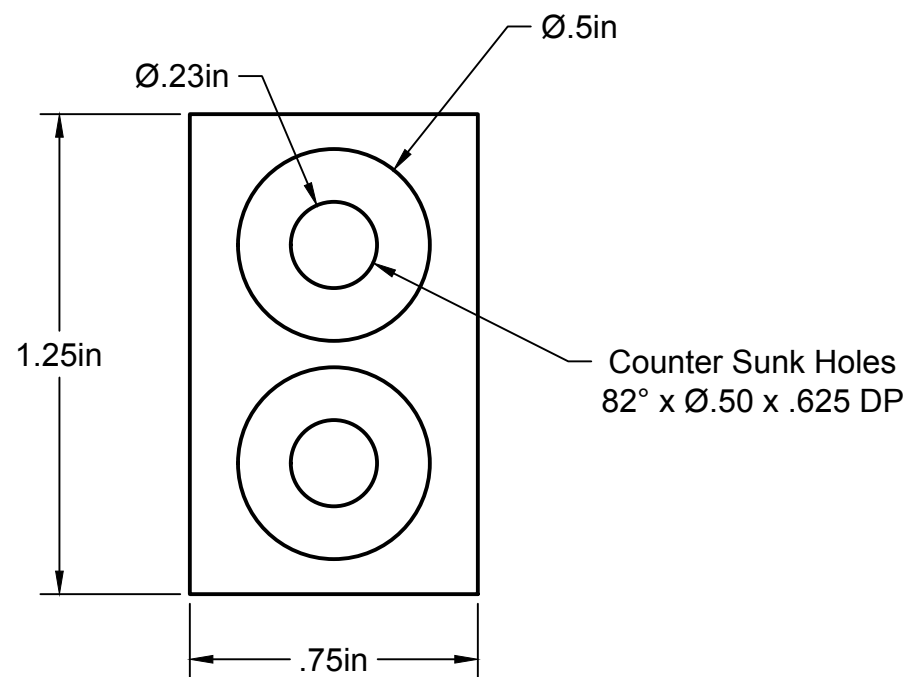

- Works with top rail models: A56-0200, S16-0200 (and larger), A40-1101, A40-1306, & A40-1402

Project:	Railing Products and Mock Ups
Title:	A42-0010AEY
Description:	
	Scale: 2:1
	Date Drawn: 11/22/2019