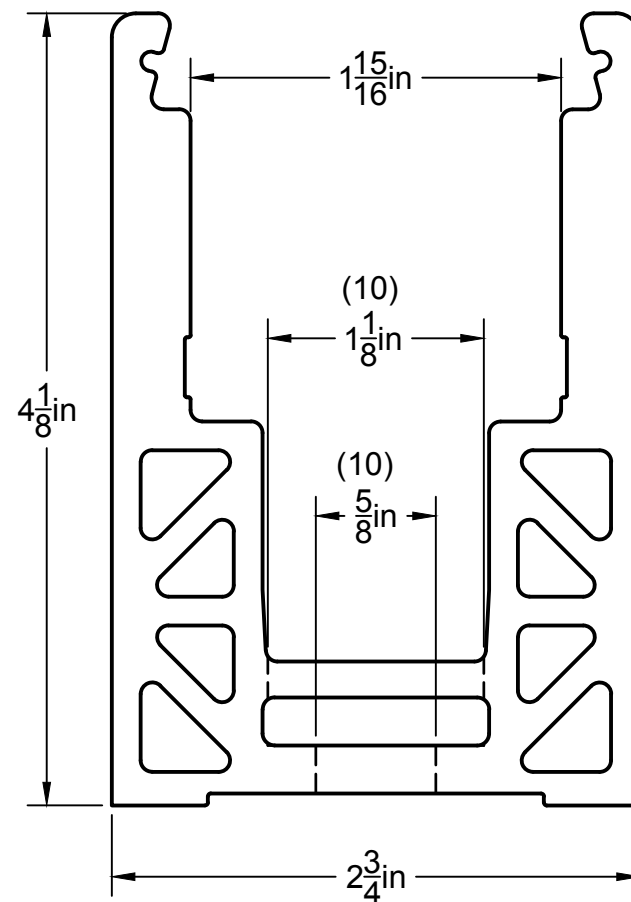

DETAIL A
SCALE 1:1

Project:	Railing Products and Mock Ups
Title:	A42-0073AEY10CB
Description:	
Scale:	1:20
Date Drawn:	8/13/2019
	
<p>An  Company</p>	