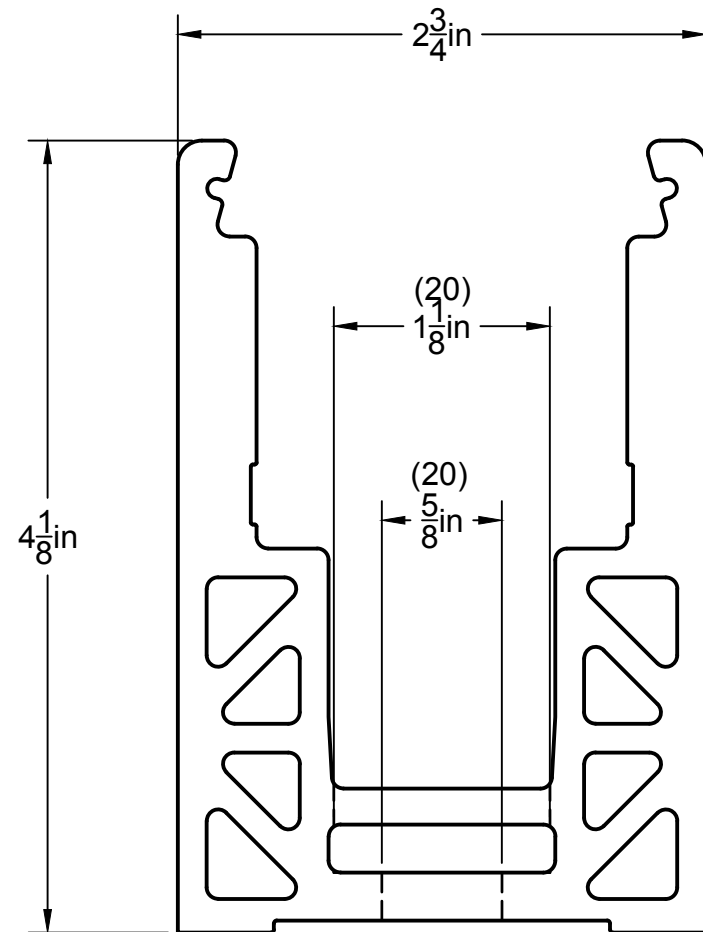

A

DETAIL A
SCALE 1:1

Project:	Railing Products and Mock Ups
Title:	A42-0073AEY20CB
Description:	
Scale:	1:30
Date Drawn:	8/13/2019
 MORSE INDUSTRIES An  Company	