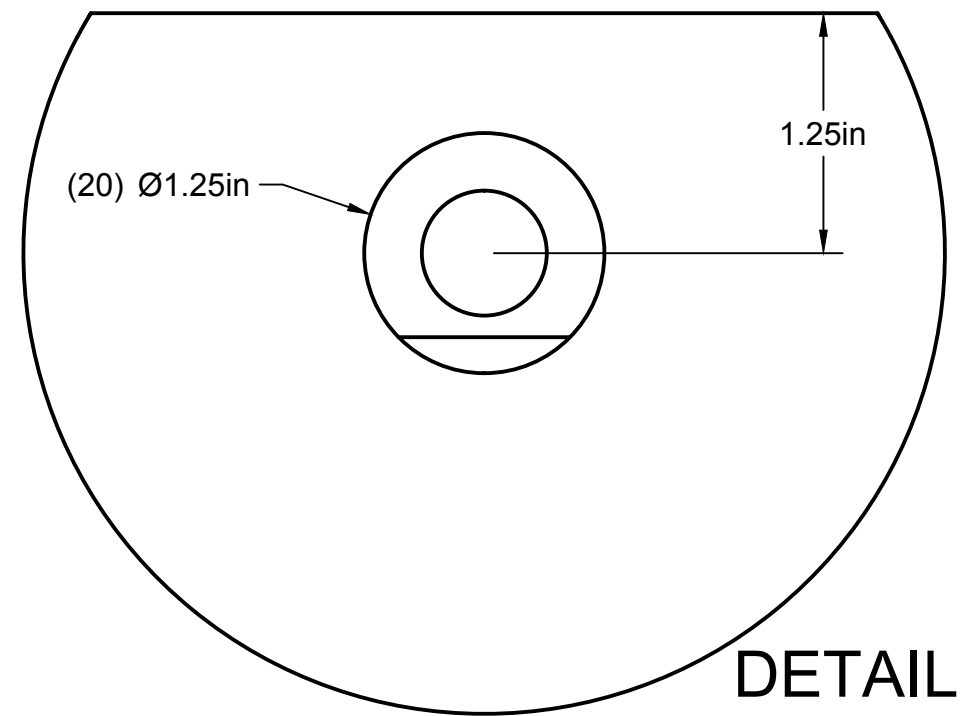

DETAIL A
SCALE 1:1

DETAIL B
SCALE 1:1

Project:	Railing Products and Mock Ups
Title:	A42-0073SD
Description:	
Scale:	1:50
Date:	8/13/2019
Drawn:	
	
An  Company	