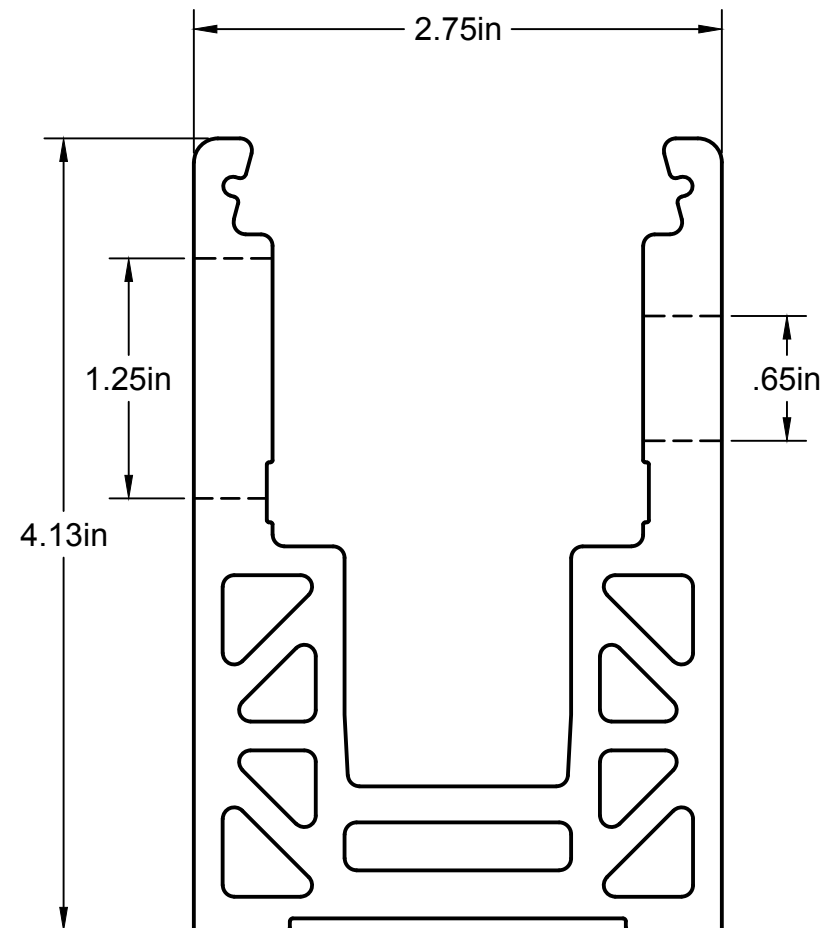

DETAIL A
SCALE 1:1

DETAIL B
SCALE 1:1

Project:	Railing Products and Mock Ups
Title:	A42-0073SD
Description:	
Scale:	1:50
Date:	8/13/2019
Drawn:	
	
An  Company	