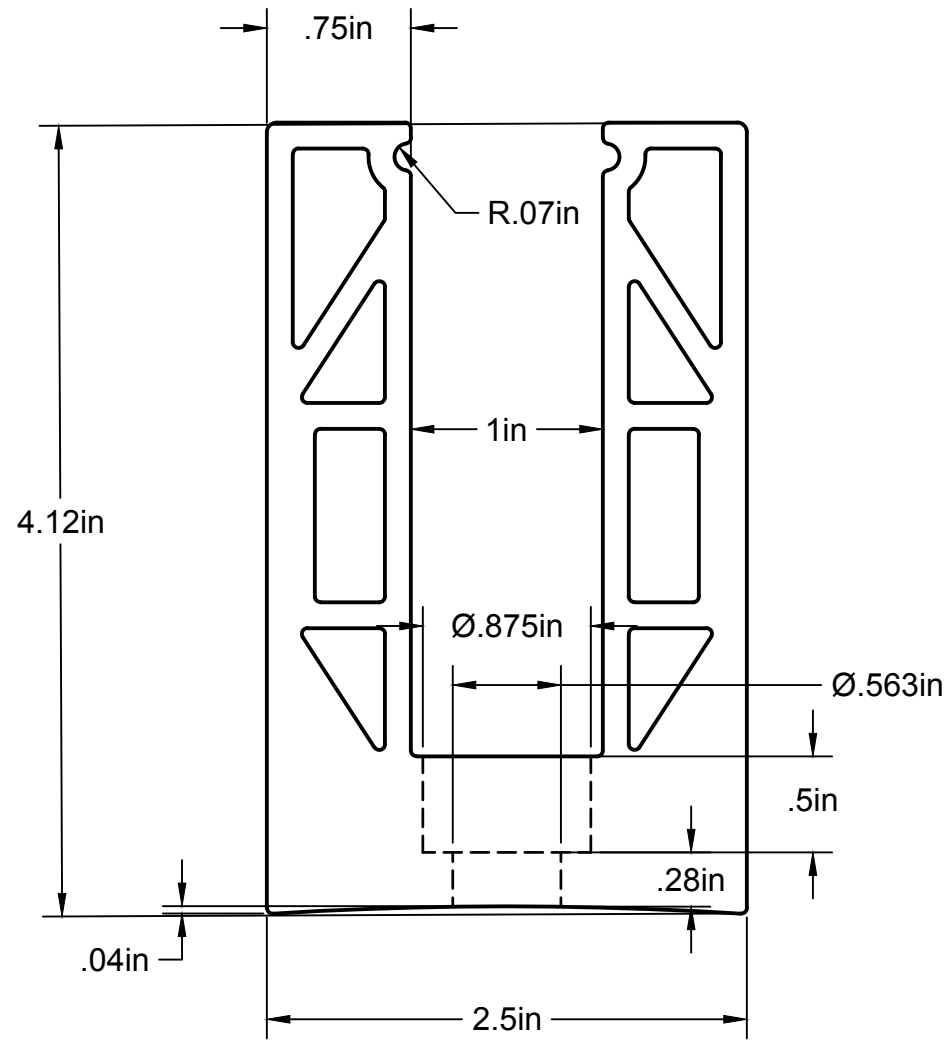

DETAIL A  
SCALE 1:8

Project:	Railing Products and Mock Ups
Title:	<b>A42-0091AEY20CB</b>
Description:	
	Scale: 1:1
	Date: 10/24/2019
