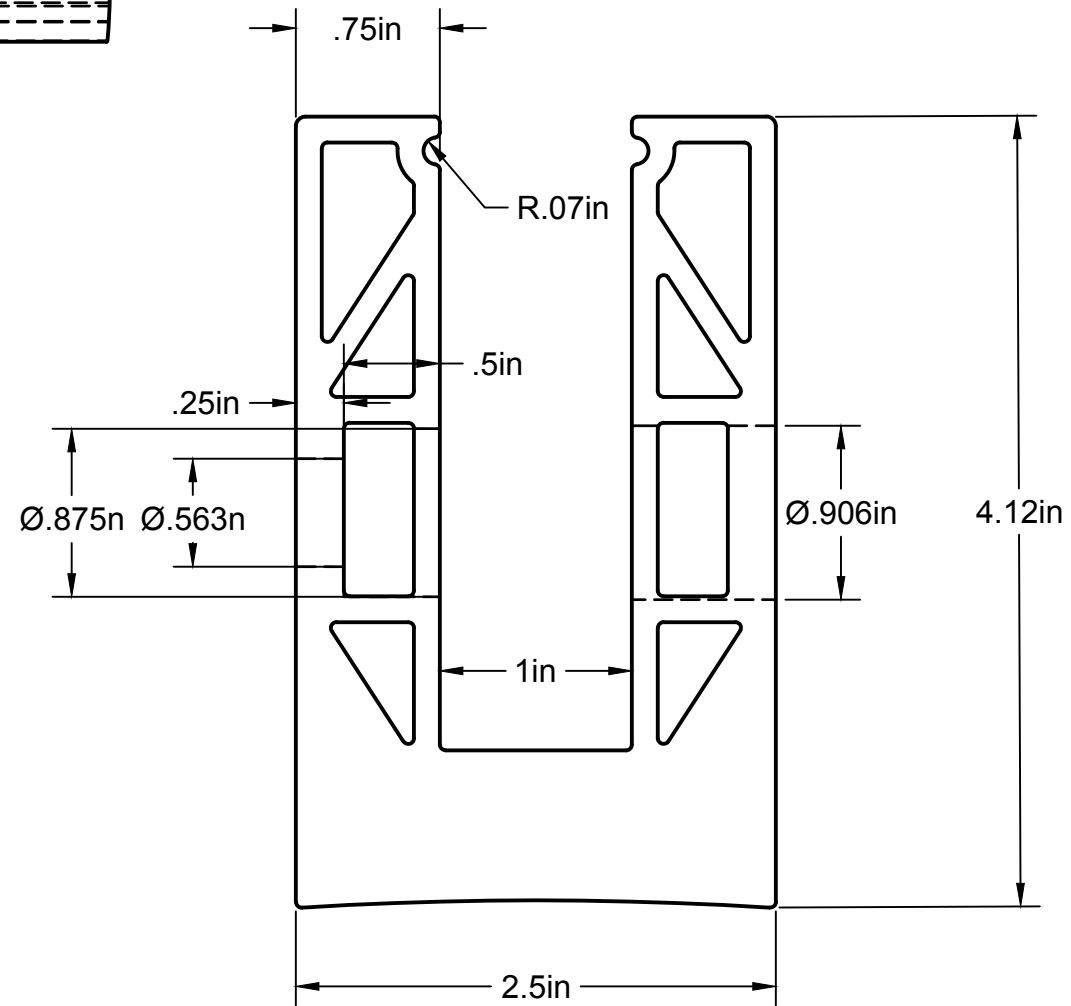

DETAIL A
SCALE 1:8

Project:	Railing Products and Mock Ups
Title:	A42-0091AEY20SD
Description:	
Scale:	1:1
Date:	10/24/2019
Drawn:	
 An  Company	