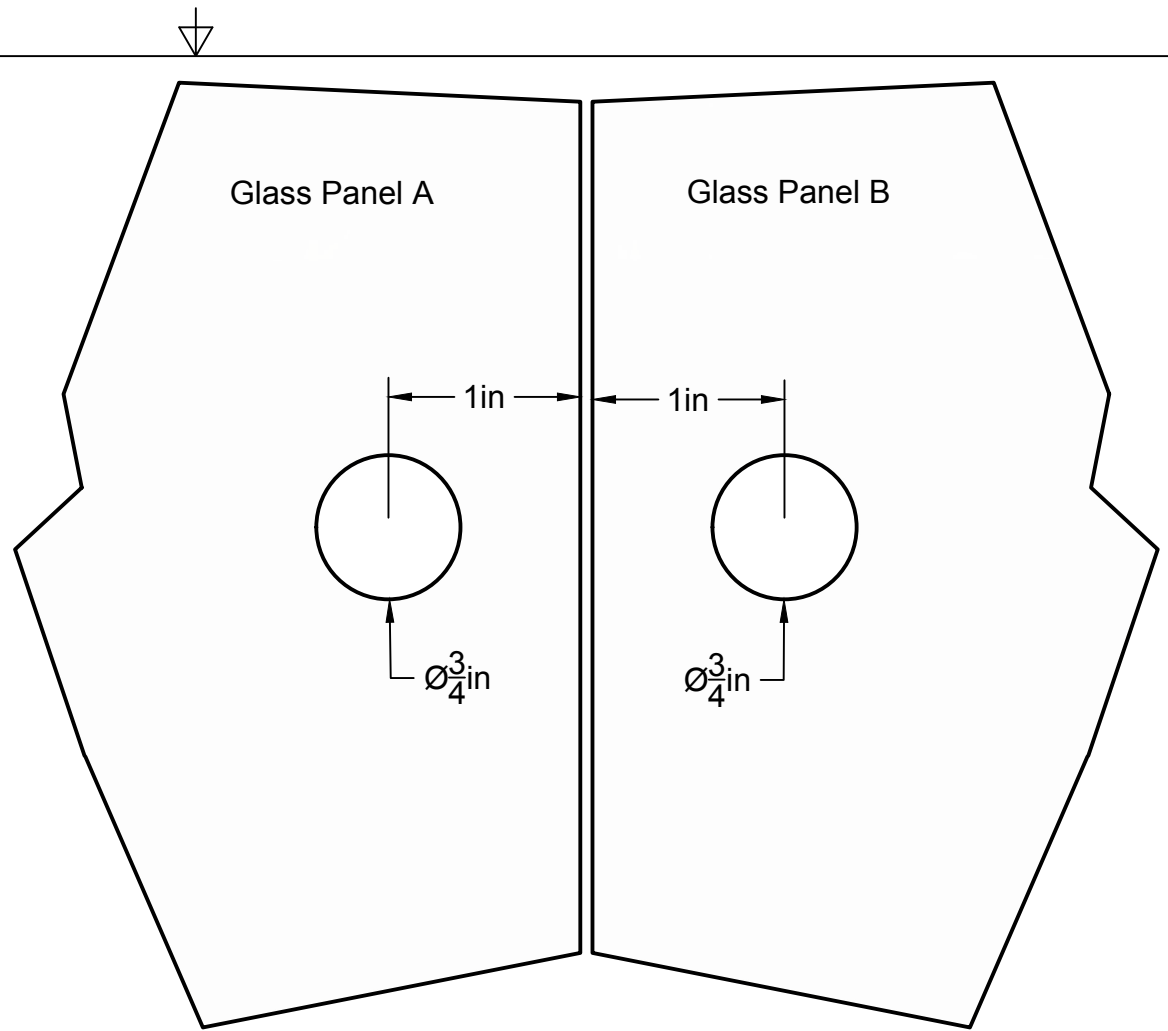

Glass Panel A

Glass Panel B

Project:	Morse Industries Shower Products
Title:	C50-0037
Description:	180° Hole in Glass, Glass to Glass Clamp
Scale:	1:1
Date Drawn:	4/10/2019
 An  Company	