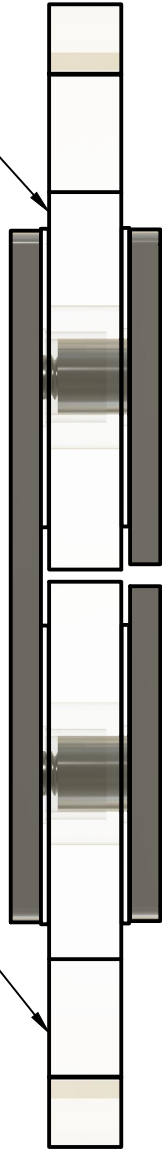

Glass Panel A

Glass Panel B

Project:	Morse Industries Shower Products
Title:	C50-0037
Description:	180° Hole in Glass, Glass to Glass Clamp
Scale:	1:1
Date Drawn:	4/10/2019
 An  Company	