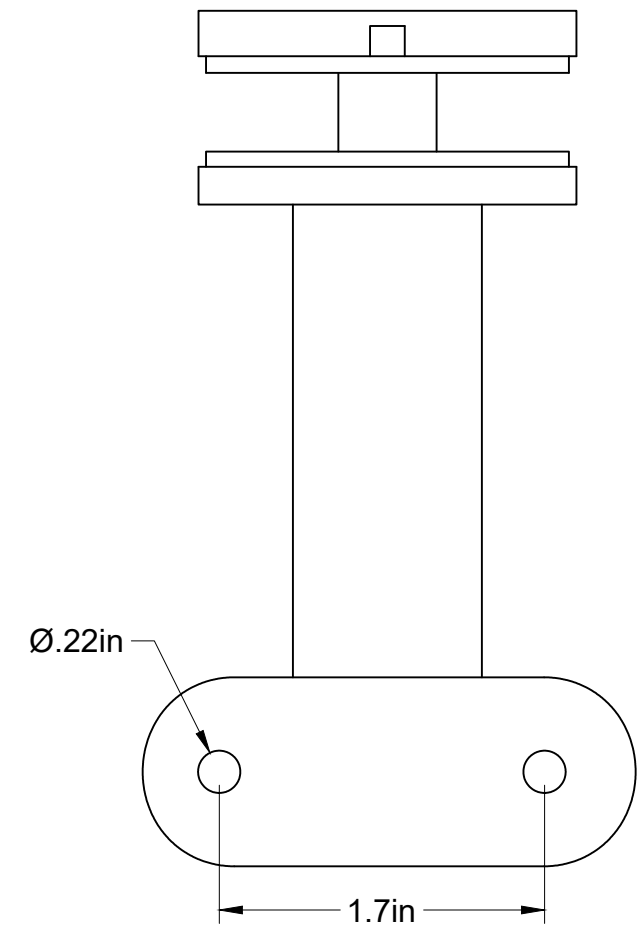

• **riser is adjustable 1.18" - 3.15"

Project:	Railing Products and Mock Ups
Title:	R13-0150-048-12
Description:	
Scale:	1:1
Date:	9/9/2021
Drawn:	
 MORSE INDUSTRIES An  Company	