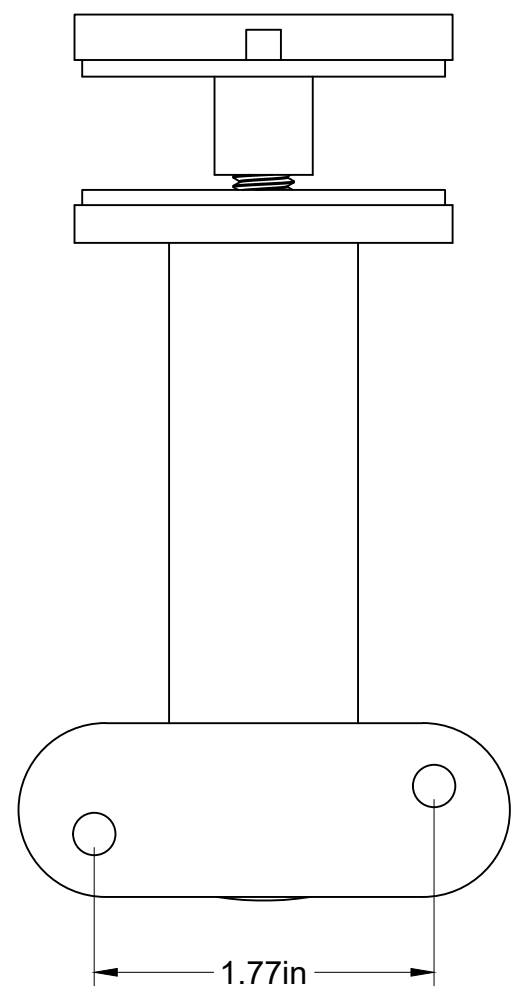

\*\* Riser adjustable 1.57" - 3.15"

Project:	Railing Products and Mock Ups
Title:	<b>R13-0155-000-12</b>
Description:	
	
Scale:	1:1
Date	9/9/2021
Drawn:	