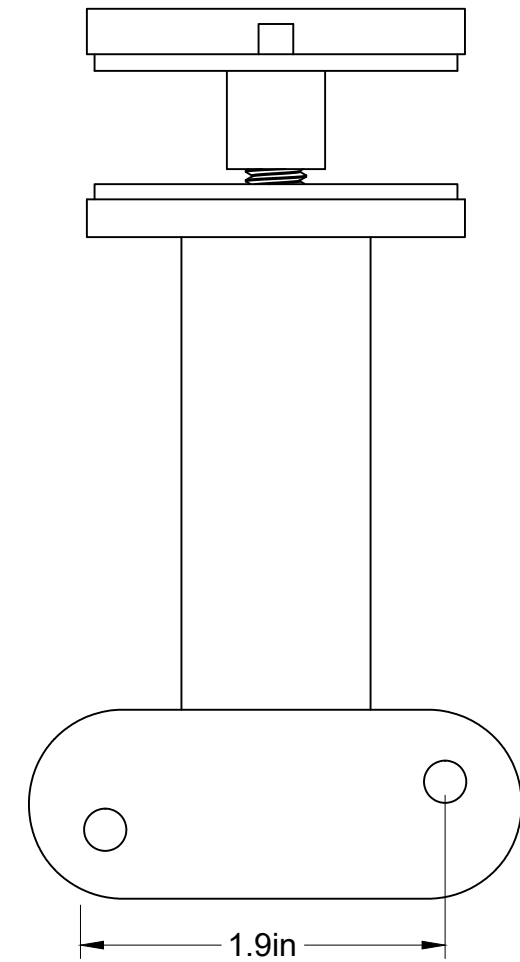

** Riser is adjustable 1.57" - 3.15"

Project:	Railing Products and Mock Ups
Title:	R13-0155-048-12
Description:	
Scale:	1:1
Date:	9/9/2021
Drawn:	
 MORSE INDUSTRIES An  Company	